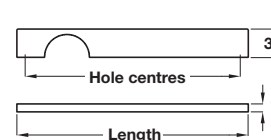

Side detail

TCH-FF 2010, HUK. Dimensional data not binding. We reserve the right to alter specifications without notice.