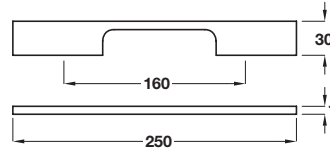

Stainless steel effect finish

Pull handle

- Aluminium

Finish	Cat. No.
Polished chrome	112.62.213
Stainless steel effect	112.62.013

Order qty: 1 pc