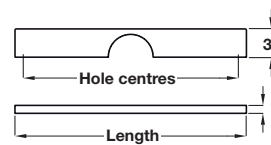

Side detail