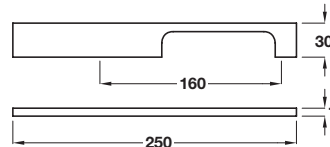

Polished chrome finish

Pull handle

- Aluminium

Length	Hole centres	Polished chrome	St. steel effect
140 mm	128 mm	112.82.252	112.82.052
172 mm	160 mm	112.82.253	112.82.053
236 mm	224 mm	112.82.255	112.82.055
332 mm	320 mm	112.82.257	112.82.057
428 mm	416 mm	112.82.258	112.82.058
588 mm	576 mm	112.82.259	112.82.059

Order qty: 1 pc