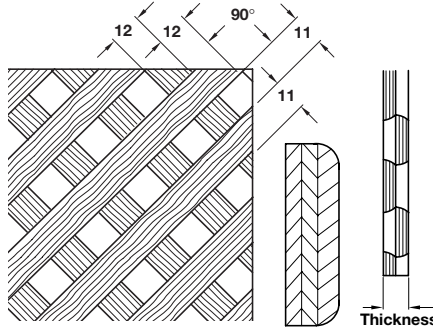

**Decorative slatted panel,
 1200 x 600 mm**

- 1200 x 600 mm, 3, 3.4 or 4.5 mm thick
- Triple-laminated individual wooden slats are distortion resistant
- Unfinished, sanded wood

Finish	Thickness	Cat. No.
Pine	4.5 mm	574.90.801
Beech	3.0 mm	574.90.301
Oak	3.4 mm	574.90.409

Order qty: 1 pc

Photo shows a painted panel

Decorative hooks

Decorative hooks are shown in **section 2** pages **42-48**

Polished chrome "Shark" coat hook shown in Section 2, page 46

Satin nickel hat and coat hook shown in Section 2, page 47