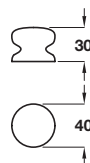

Knob

- Ceramic
- Please note: The crackling process gives the cream glaze a lighter cream colour

Text amended

Finish	Cat. No.
White	130.05.700
Caramel cream	130.05.400
Cream crackled	130.05.410

Order qty: 1 pc

**Catalogue shows...
'Cream'
Correct Finish is
'Caramel cream'**

Knob

- Ceramic
- Please note: The crackling process gives the white glaze an 'old' white appearance

Finish	Cat. No.
White crackled	130.57.701

Order qty: 1 pc