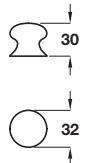

Order qty: 1 pc

**Knob**

- Ceramic

Finish	Cat. No.
White	130.17.700

Order qty: 1 pc

**Knob**

- Ceramic
- Please note: The crackling process gives the white glaze an 'old' white appearance

Finish	Cat. No.
Crackled white	130.35.700