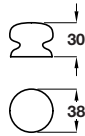

Unless otherwise indicated fixing screws are not included and must be ordered separately. The logo shown indicates the type of screw required.

White finish

**Knob**

- Ceramic

Finish	Cat. No.
White	130.48.701
Magnolia	130.48.407
Black	130.48.309