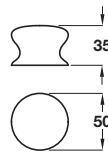

Knob

- Ceramic

Finish	Cat. No.
White	130.48.701
Magnolia	130.48.407
Black	130.48.309

Order qty: 1 pc

White finish