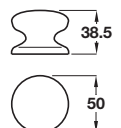

Knob

- Ceramic
- Please note: The crackling process gives the white glaze an 'old' white appearance

Finish	Cat. No.
Crackled white	130.35.700

Order qty: 1 pc