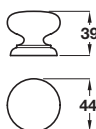

Unless otherwise indicated fixing screws are not included and must be ordered separately. The logo shown indicates the type of screw required.

Oak unfinished

Knob

- Wood unfinished

Finish	Cat. No.
Pine	195.77.001
Beech	195.77.301
Maple	195.77.101
Oak	195.77.401

Order qty: 1 pc

Beech unfinished

Knob

- Wood unfinished

Finish	Cat. No.
Pine	195.77.002
Beech	195.77.302
Maple	195.77.102
Oak	195.77.402

Order qty: 1 pc

Maple unfinished

Knob