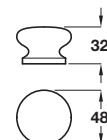

Order qty: 1 pc

Beech unfinished

Knob

- Wood unfinished

Finish	Cat. No.
Pine	195.78.002
Beech	195.78.302
Maple	195.78.102
Oak	195.78.402

Order qty: 1 pc

Maple unfinished

Knob