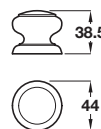

Pine unfinished

Knob

- Wood unfinished

Finish	Cat. No.
Pine	195.76.002
Beech	195.76.302
Maple	195.76.102
Oak	195.76.402

Order qty: 1 pc

Beech unfinished

Knob

- Wood unfinished

Finish	Cat. No.
Pine	195.75.003
Beech	195.75.303
Maple	195.75.103
Oak	195.75.403

Order qty: 1 pc

Beech unfinished

Knob

- Wood unfinished

Finish	Cat. No.
Beech	195.76.303
Maple	195.76.103
Oak	195.76.403

Order qty: 1 pc

TCH-FF 2010, HUK. Dimensional data not binding. We reserve the right to alter specifications without notice.