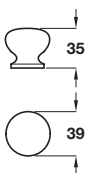

Pine unfinished

Knob

- Wood unfinished

Finish	Cat. No.
Pine	195.75.001
Beech	195.75.301
Maple	195.75.101
Oak	195.75.401

Order qty: 1 pc

Maple unfinished

Knob

- Wood unfinished

Finish	Cat. No.
Beech	195.76.301
Maple	195.76.101
Oak	195.76.401

Order qty: 1 pc

Oak unfinished

Knob

- Wood unfinished

Finish	Cat. No.
Pine	195.75.002
Beech	195.75.302
Maple	195.75.102
Oak	195.75.402

Order qty: 1 pc