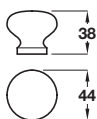

Pine unfinished

Knob

- Wood unfinished

Finish	Cat. No.
Pine	195.76.002
Beech	195.76.302
Maple	195.76.102
Oak	195.76.402

Order qty: 1 pc

Beech unfinished

Knob

- Wood unfinished

TCH-FF 2010, HUK. Dimensional data not binding. We reserve the right to alter specifications without notice.