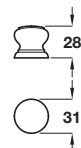

Pine unfinished

Knob

- Wood unfinished

Finish	Cat. No.
Pine	195.75.001
Beech	195.75.301
Maple	195.75.101
Oak	195.75.401

Order qty: 1 pc

Maple unfinished

Knob

- Wood unfinished

Finish	Cat. No.
Beech	195.76.301
Maple	195.76.101
Oak	195.76.401

Order qty: 1 pc

Oak unfinished

Knob

- Wood unfinished

Finish	Cat. No.
Pine	195.75.002
Beech	195.75.302
Maple	195.75.102
Oak	195.75.402

Order qty: 1 pc