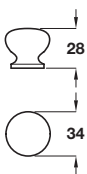

Pine unfinished

Knob

- Wood unfinished

Finish	Cat. No.
Pine	195.75.001
Beech	195.75.301
Maple	195.75.101
Oak	195.75.401

Order qty: 1 pc

Maple unfinished

Knob

- Wood unfinished

Finish	Cat. No.
Beech	195.76.301
Maple	195.76.101
Oak	195.76.401

Order qty: 1 pc

Oak unfinished

Knob

- Wood unfinished

Finish	Cat. No.
Pine	195.75.002
Beech	195.75.302
Maple	195.75.102
Oak	195.75.402

Order qty: 1 pc