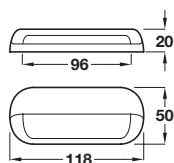

Lay on handle

- Unfinished wood

Type of wood	Cat. No.
Oak	192.56.403
Beech	192.56.305

Order qty: 1 pc

Beech unfinished