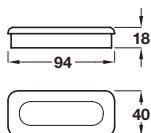

Unless otherwise indicated fixing screws are not included and must be ordered separately. The logo shown indicates the type of screw required.

Inset handle

- Unfinished wood

Type of wood	Cat. No.
Oak	192.52.405
Beech	192.52.307

Order qty: 1 pc

Oak unfinished

Inset handle

- Unfinished wood

Type of wood	Cat. No.
Oak	192.54.409
Beech	192.54.301

Order qty: 1 pc

Oak unfinished

Lay on handle