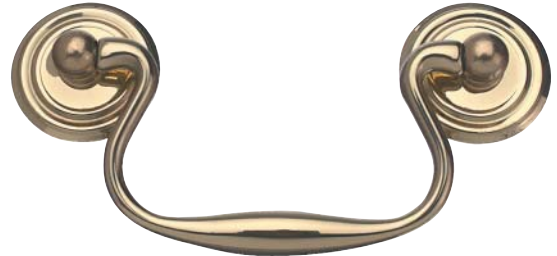

Unless otherwise indicated fixing screws are not included and must be ordered separately. The logo shown indicates the type of screw required.

3

Furniture Handles and Knobs

**Drop bar handle**

- Brass

Finish	Cat. No.
Bronzed and brushed	120.13.120
Polished brass	120.13.820

Order qty: 1 pc

Polished brass finish

**Drop bar handle**

- Brass

Finish	Cat. No.
Bronzed and brushed	120.13.130
Polished brass	120.13.830

Order qty: 1 pc

Polished brass finish

**Drop bar handle**

- Brass

A	B	C	Cat. No.
76 mm	64 mm	45 mm	161.21.801
90 mm	77 mm	50 mm	161.21.802
100 mm	84 mm	55 mm	161.21.803

Order qty: 1 pc

Polished brass finish

**Pull handle**

- Brass

Finish	Cat. No.
Bronzed and brushed	166.08.100
Polished brass	166.08.800

Order qty: 1 pc

Polished brass finish

TCH-FF 2010, HUK. Dimensional data not binding. We reserve the right to alter specifications without notice.