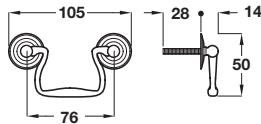

Unless otherwise indicated fixing screws are not included and must be ordered separately. The logo shown indicates the type of screw required.

3

Furniture Handles and Knobs

**Drop bar handle**

- Brass

Finish	Cat. No.
Bronzed and brushed	120.13.120
Polished brass	120.13.820

Order qty: 1 pc

Polished brass finish

**Drop bar handle**

- Brass

Finish	Cat. No.
Bronzed and brushed	120.13.130
Polished brass	120.13.830

Order qty: 1 pc

Polished brass finish

**Drop bar handle**

- Brass

A	B	C	Cat. No.
76 mm	64 mm	45 mm	161.21.801
90 mm	77 mm	50 mm	161.21.802
100 mm	84 mm	55 mm	161.21.803

Order qty: 1 pc

Polished brass finish

**Pull handle**

- Brass

Finish	Cat. No.
Bronzed and brushed	166.08.100
Polished brass	166.08.800