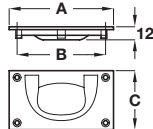

Order qty: 1 pc

Polished brass finish

**Drop bar handle**

- Brass

Finish	Cat. No.
Bronzed and brushed	120.13.130
Polished brass	120.13.830

Order qty: 1 pc

Polished brass finish

**Drop bar handle**

- Brass

A	B	C	Cat. No.
76 mm	64 mm	45 mm	161.21.801
90 mm	77 mm	50 mm	161.21.802
100 mm	84 mm	55 mm	161.21.803

Order qty: 1 pc

Polished brass finish

**Pull handle**

- Brass

Finish	Cat. No.
Bronzed and brushed	166.08.100
Polished brass	166.08.800