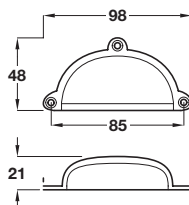

- Brass

A	B	C	Cat. No.
76 mm	64 mm	45 mm	161.21.801
90 mm	77 mm	50 mm	161.21.802
100 mm	84 mm	55 mm	161.21.803

Order qty: 1 pc

Polished brass finish

**Pull handle**

- Brass

Finish	Cat. No.
Bronzed and brushed	166.08.100
Polished brass	166.08.800

Order qty: 1 pc

Polished brass finish

TCH-FF 2010, HUK. Dimensional data not binding. We reserve the right to alter specifications without notice.