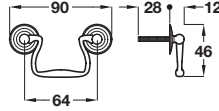

Unless otherwise indicated fixing screws are not included and must be ordered separately. The logo shown indicates the type of screw required.

3

Furniture Handles and Knobs

**Drop bar handle**

- Brass

Finish	Cat. No.
Bronzed and brushed	120.13.120
Polished brass	120.13.820

Order qty: 1 pc

Polished brass finish

**Drop bar handle**

- Brass

Finish	Cat. No.
Bronzed and brushed	120.13.130
Polished brass	120.13.830

Order qty: 1 pc

Polished brass finish

**Drop bar handle**

- Brass

A	B	C	Cat. No.
76 mm	64 mm	45 mm	161.21.801
90 mm	77 mm	50 mm	161.21.802
100 mm	84 mm	55 mm	161.21.803

Order qty: 1 pc

Polished brass finish

**Pull handle**

- Brass

Finish	Cat. No.
Bronzed and brushed	166.08.100
Polished brass	166.08.800