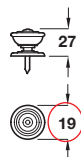

Unless otherwise indicated fixing screws are not included and must be ordered separately. The logo shown indicates the type of screw required.

Catalogue shows 32 mm
Correct dimension is
19 mm

Knob with backplate

- Brass

Finish	Cat. No.
Bronzed and brushed	133.30.100

Order qty: 1 pc

Knob with backplate

- Brass

Finish	Cat. No.
Bronzed and brushed	133.31.100

Order qty: 1 pc

14.07.10/1*

Drop pendant handle

- Brass

Finish	Cat. No.
Bronzed and brushed	125.42.100

Order qty: 1 pc

Knob, Ø 30 mm

- Zinc alloy

Finish	Cat. No.
Antique brass	118.06.116

Order qty: 1 pc