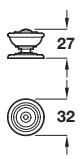

Unless otherwise indicated fixing screws are not included and must be ordered separately. The logo shown indicates the type of screw required.

Catalogue shows 32 mm
Correct dimension is
19 mm

Knob with backplate

- Brass

Finish	Cat. No.
Bronzed and brushed	133.30.100

Order qty: 1 pc

Knob with backplate

- Brass

Finish	Cat. No.
Bronzed and brushed	133.31.100

Order qty: 1 pc

14.07.10/1*

Drop pendant handle

- Brass

Finish	Cat. No.
Bronzed and brushed	125.42.100

Order qty: 1 pc

Knob, Ø 30 mm

- Zinc alloy

Finish	Cat. No.
Antique brass	118.06.116

Order qty: 1 pc