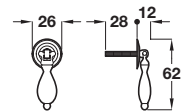

Unless otherwise indicated fixing screws are not included and must be ordered separately. The logo shown indicates the type of screw required.

Catalogue shows 32 mm
Correct dimension is
19 mm

Knob with backplate

- Brass

Finish	Cat. No.
Bronzed and brushed	133.30.100

Order qty: 1 pc

Knob with backplate

- Brass

Finish	Cat. No.
Bronzed and brushed	133.31.100

Order qty: 1 pc

14.07.10/1*

Drop pendant handle

- Brass

Finish	Cat. No.
Bronzed and brushed	125.42.100

Order qty: 1 pc

Knob, Ø 30 mm

- Zinc alloy

Finish	Cat. No.
Antique brass	118.06.116

Order qty: 1 pc

TCH-FF 2010, HUK. Dimensional data not binding. We reserve the right to alter specifications without notice.