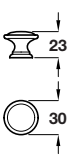

Unless otherwise indicated fixing screws are not included and must be ordered separately. The logo shown indicates the type of screw required.

Catalogue shows 32 mm
Correct dimension is
19 mm

Knob with backplate

- Brass

Finish	Cat. No.
Bronzed and brushed	133.30.100

Order qty: 1 pc

Knob with backplate

- Brass

Finish	Cat. No.
Bronzed and brushed	133.31.100

Order qty: 1 pc

14.07.10/1*

Drop pendant handle

- Brass

Finish	Cat. No.
Bronzed and brushed	125.42.100

Order qty: 1 pc

Knob, Ø 30 mm

- Zinc alloy

Finish	Cat. No.
Antique brass	118.06.116

Order qty: 1 pc

TCH-FF 2010, HUK. Dimensional data not binding. We reserve the right to alter specifications without notice.