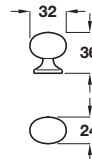

- Brass

Finish	Cat. No.
Polished brass	137.02.817
Polished chrome	137.02.219

Order qty: 1 pc

Polished brass finish

Knob