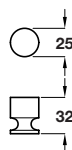

Order qty: 1 pc

Polished chrome finish

Knob

- Brass

Finish	Cat. No.
Polished brass	137.72.800
Polished chrome	137.72.202

Order qty: 1 pc

Polished chrome finish

Knobs