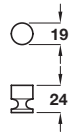

Finish	Cat. No.
Polished brass	137.02.817
Polished chrome	137.02.219

Order qty: 1 pc

Polished brass finish

Knob

- Brass

Finish	Cat. No.
Polished brass	137.01.829
Polished chrome	137.01.221

Order qty: 1 pc

Polished chrome finish