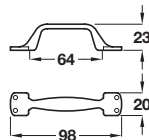

### Pull handle

- Aluminium

| Finish         | Cat. No.   |
|----------------|------------|
| Brushed nickel | 118.53.600 |

Order qty: 1 pc

### Pull handle

- Zinc alloy

| Finish      | Cat. No.   |
|-------------|------------|
| Matt nickel | 118.69.610 |

Order qty: 1 pc

### Pull handle

- Aluminium

| Finish         | Cat. No.   |
|----------------|------------|
| Antique nickel | 109.04.602 |

Order qty: 1 pc

TCH-FF 2010, HUK. Dimensional data not binding. We reserve the right to alter specifications without notice.