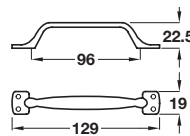

### Pull handle

- Aluminium

| Finish         | Cat. No.   |
|----------------|------------|
| Brushed nickel | 118.53.600 |

Order qty: 1 pc

### Pull handle

- Zinc alloy

| Finish      | Cat. No.   |
|-------------|------------|
| Matt nickel | 118.69.610 |

Order qty: 1 pc

### Pull handle

- Zinc alloy

| Finish                 | Cat. No.   |
|------------------------|------------|
| Stainless steel effect | 118.69.620 |

Order qty: 1 pc

### Pull handle

- Aluminium

| Finish         | Cat. No.   |
|----------------|------------|
| Antique nickel | 109.04.602 |

Order qty: 1 pc

TCH-FF 2010, HUK. Dimensional data not binding. We reserve the right to alter specifications without notice.