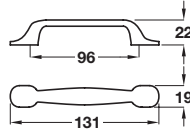

### Pull handle

- Aluminium

| Finish         | Cat. No.   |
|----------------|------------|
| Brushed nickel | 118.53.600 |

Order qty: 1 pc

### Pull handle

- Zinc alloy

| Finish      | Cat. No.   |
|-------------|------------|
| Matt nickel | 118.69.610 |

Order qty: 1 pc

### Pull handle

- Aluminium

| Finish         | Cat. No.   |
|----------------|------------|
| Antique nickel | 109.04.602 |

Order qty: 1 pc

TCH-FF 2010, HUK. Dimensional data not binding. We reserve the right to alter specifications without notice.