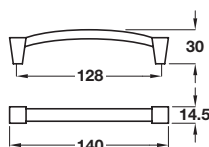

### Pull handle

- Zinc alloy

| Finish      | Cat. No.   |
|-------------|------------|
| Matt nickel | 118.69.610 |

Order qty: 1 pc

### Pull handle

- Zinc alloy

| Finish                 | Cat. No.   |
|------------------------|------------|
| Stainless steel effect | 118.69.620 |

Order qty: 1 pc

### Pull handle

- Aluminium

| Finish         | Cat. No.   |
|----------------|------------|
| Antique nickel | 109.04.602 |

Order qty: 1 pc

TCH-FF 2010, HUK. Dimensional data not binding. We reserve the right to alter specifications without notice.