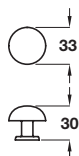

Order qty: 1 pc

Knob

- Zinc alloy

Finish	Cat. No.
Antique pewter	120.41.900

Order qty: 1 set

Pull handle

- Zinc alloy

Finish	Cat. No.
Antique pewter	120.44.910

Order qty: 1 pc

TCH-FF 2010, HUK. Dimensional data not binding. We reserve the right to alter specifications without notice.