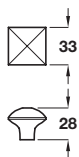

Unless otherwise indicated fixing screws are not included and must be ordered separately. The logo shown indicates the type of screw required.

Knob, square

- Zinc alloy

Finish	Cat. No.
Antique pewter	120.42.900

Order qty: 1 pc

Knob

- Zinc alloy

Finish	Cat. No.
Antique pewter	120.41.900

Order qty: 1 set

Pull handle

- Zinc alloy

Finish	Cat. No.
Antique pewter	120.44.910

Order qty: 1 pc

TCH-FF 2010, HUK. Dimensional data not binding. We reserve the right to alter specifications without notice.