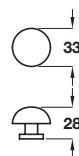

Order qty: 1 pc

Knob

- Iron

Finish	Cat. No.
Antique pewter	120.48.901

Order qty: 1 pc

Knob

- Iron

Finish	Cat. No.
Antique pewter	120.48.902

Order qty: 1 pc

TCH-FF 2010, HUK. Dimensional data not binding. We reserve the right to alter specifications without notice.