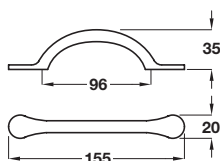

Order qty: 1 pc

Knob

- Zinc alloy

Finish	Cat. No.
Antique pewter	120.41.900

Order qty: 1 set

Pull handle

- Zinc alloy

Finish	Cat. No.
Antique pewter	120.44.910

Order qty: 1 pc

Knob

- Iron

Finish	Cat. No.
Antique pewter	120.48.901

Order qty: 1 pc

Knob

- Iron

Finish	Cat. No.
Antique pewter	120.48.902

Order qty: 1 pc

TCH-FF 2010, HUK. Dimensional data not binding. We reserve the right to alter specifications without notice.