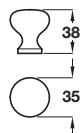

- Iron

Finish	Diameter x height	Cat. No.
Pewter	Ø 20 x 20 mm	119.25.901
Pewter	Ø 30 x 30 mm	119.25.902
Pewter	Ø 40 x 40 mm	119.25.903

Order qty: 1 pc

Height dimensions added

Knob

- Fixing screws included
- Iron

Finish	Cat. No.
Pewter	119.27.004
Black	119.12.300

Order qty: 1 pc

Pewter finish

TCH-FF 2010, HUK. Dimensional data not binding. We reserve the right to alter specifications without notice.