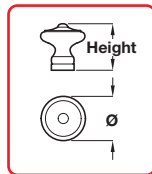

- Iron

Finish	Diameter x height	Cat. No.
Pewter	Ø 20 x 20 mm	119.25.901
Pewter	Ø 30 x 30 mm	119.25.902
Pewter	Ø 40 x 40 mm	119.25.903

Order qty: 1 pc

Height dimensions added

Knob

- Fixing screws included
- Iron