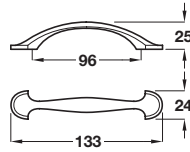

Antique pewter finish

Knob

- Steel

Finish	Cat. No.
Pewter	121.43.903

Order qty: 1 pc