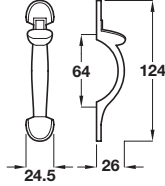

Unless otherwise indicated fixing screws are not included and must be ordered separately. The logo shown indicates the type of screw required.

3

Furniture Handles and Knobs

Pull handle

- Zinc alloy

Finish	Cat. No.
Antique brass	101.84.101
Antique pewter	101.84.901

Order qty: 1 pc

Antique pewter finish

Pull handles

- Zinc alloy

Finish	Cat. No.
Antique brass	101.85.102
Antique pewter	101.85.902

Order qty: 1 pc