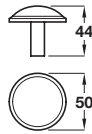

Unless otherwise indicated fixing screws are not included and must be ordered separately. The logo shown indicates the type of screw required.

3

Furniture Handles and Knobs

Pull handle

- Cast Iron

Finish	Cat. No.
Antique pewter	123.07.911

Order qty: 1 pc

Knob

- Stannium™

Finish	Cat. No.
Pewter effect	120.91.910

Order qty: 1 pc

Catalogue shows...
'Zinc alloy'
Correct Finish is
'Stannium™'

Pull handle

- Stannium™

Finish	Cat. No.
Pewter effect	120.91.902

Order qty: 1 pc

Knob

- Zinc alloy

Finish	Cat. No.
Black	120.23.330
Brushed tin	120.23.931

Order qty: 1 pc

Pull handle

- Zinc alloy

Finish	Cat. No.
Black	123.00.302
Brushed tin	123.00.932

Order qty: 1 pc

TCH-FF 2010, HUK. Dimensional data not binding. We reserve the right to alter specifications without notice.