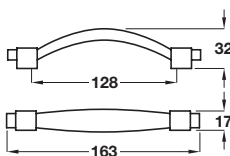

Finish	Cat. No.
Pewter effect	120.91.902

Order qty: 1 pc

Knob

- Zinc alloy

Finish	Cat. No.
Black	120.23.330
Brushed tin	120.23.931

Order qty: 1 pc

Pull handle

- Zinc alloy

Finish	Cat. No.
Black	123.00.302
Brushed tin	123.00.932

Order qty: 1 pc

TCH-FF 2010, HUK. Dimensional data not binding. We reserve the right to alter specifications without notice.