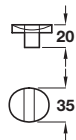

Finish	Cat. No.
Pewter effect	120.91.902

Order qty: 1 pc

Knob

- Zinc alloy

Finish	Cat. No.
Black	120.23.330
Brushed tin	120.23.931

Order qty: 1 pc

Pull handle

- Zinc alloy

Finish	Cat. No.
Black	123.00.302
Brushed tin	123.00.932

Order qty: 1 pc

TCH-FF 2010, HUK. Dimensional data not binding. We reserve the right to alter specifications without notice.