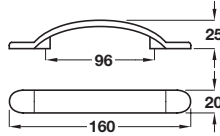

Unless otherwise indicated fixing screws are not included and must be ordered separately. The logo shown indicates the type of screw required.

3

Furniture Handles and Knobs

Pull handle

- Cast Iron

Finish	Cat. No.
Antique pewter	123.07.911

Order qty: 1 pc

Knob

- Stannium™

Finish	Cat. No.
Pewter effect	120.91.910

Order qty: 1 pc

Catalogue shows...
 'Zinc alloy'
 Correct Finish is
 'Stannium™'

Pull handle

- Stannium™

Finish	Cat. No.
Black	123.00.302
Brushed tin	123.00.932

Order qty: 1 pc

TCH-FF 2010, HUK. Dimensional data not binding. We reserve the right to alter specifications without notice.