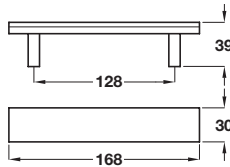

Knob

- Zinc alloy

Finish	Cat. No.
Black	120.23.330
Brushed tin	120.23.931

Order qty: 1 pc