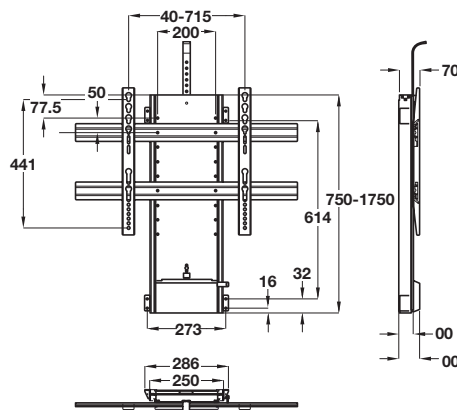

Stroke	Cat. No.
460 mm	421.68.470

Order qty: 1 pc

Plasma and LCD TV lift

- 3 section telescopic lift for compact installation height
- 5-100 kg maximum lift capacity
- Input power: 110-240 VAC/ 50-60 Hz
- UK AC plug
- Remote controlled with RF and manual switch
- Adjustable stroke
- Automatic reverse function for improved safety
- Lid lifter and TV mounting brackets included
- Vesa fixing: 400 x 400, 400 x 200, 400 x 100, 300 x 300, 200 x 200, 200 x 100, 100 x 100
- Upside down use possible
- Black painted steel

Stroke	Cat. No.
700 mm	421.68.422

Order qty: 1 pc

Plasma and LCD TV lift

- 2 section telescopic lift
- 5-100 kg lift capacity
- Input power: 110-240 VAC/ 50-60 Hz
- UK AC plug
- Remote controlled with RF and manual switch
- Lid lifter and TV mounting brackets included
- VESA fixings: 600 x 400, 600 x 200, 600 x 100, 400 x 400, 400 x 200, 400 x 100, 300 x 300, 200 x 200, 200 x 100
- Upside down use possible
- Black painted steel

Stroke	Cat. No.
750 mm	421.68.380

Order qty: 1 pc

Plasma and LCD TV lift

- 3 section telescopic lift for compact installation height
- 5-100 kg maximum lift capacity
- Input power: 110-240 VAC/ 50-60 Hz
- UK AC plug
- Remote controlled with RF and manual switch
- Adjustable stroke
- Automatic reverse function for improved safety
- Lid lifter and TV mounting brackets included
- Vesa fixing: 600 x 400, 600 x 200, 600 x 100, 400 x 400, 400 x 200, 400 x 100, 300 x 300, 200 x 200, 200 x 100
- Upside down use possible
- Black painted steel

Stroke	Cat. No.
1000 mm	421.68.423

Order qty: 1 pc

TCH-FF 2010, HUK. Dimensional data not binding. We reserve the right to alter specifications without notice.