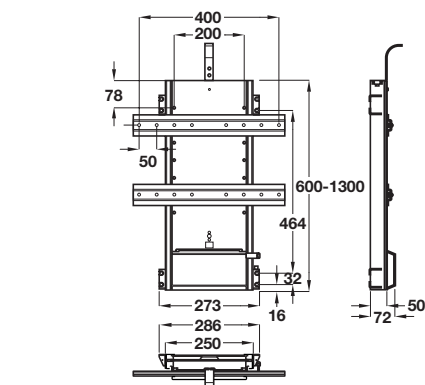

Plasma and LCD TV / monitor lift

- 2 section telescopic lift
- 5-50 kg lift capacity
- Input power: 110-240 VAC/ 50-60 Hz
- UK AC plug
- Remote controlled with RF and manual switch
- TV / monitor mounting brackets included
- Vesa fixing: 50 x 50, 75 x 75, 100 x 100, 100 x 200, 200 x 200
- Upside down use possible
- Silver painted steel
- Version with automatic reverse function is also available to special order

Stroke	Cat. No.
460 mm	421.68.470

Order qty: 1 pc

Plasma and LCD TV lift

- 3 section telescopic lift for compact installation height
- 5-100 kg maximum lift capacity
- Input power: 110-240 VAC/ 50-60 Hz
- UK AC plug
- Remote controlled with RF and manual switch
- Adjustable stroke
- Automatic reverse function for improved safety
- Lid lifter and TV mounting brackets included
- Vesa fixing: 400 x 400, 400 x 200, 400 x 100, 300 x 300, 200 x 200, 200 x 100, 100 x 100
- Upside down use possible
- Black painted steel

Stroke	Cat. No.
700 mm	421.68.422

Order qty: 1 pc

Plasma and LCD TV lift

- 2 section telescopic lift
- 5-100 kg lift capacity
- Input power: 110-240 VAC/ 50-60 Hz
- UK AC plug
- Remote controlled with RF and manual switch
- Lid lifter and TV mounting brackets included
- VESA fixings: 600 x 400, 600 x 200, 600 x 100, 400 x 400, 400 x 200, 400 x 100, 300 x 300, 200 x 200, 200 x 100
- Upside down use possible
- Black painted steel

Stroke	Cat. No.
750 mm	421.68.380

Order qty: 1 pc

Plasma and LCD TV lift

- 3 section telescopic lift for compact installation height
- 5-100 kg maximum lift capacity
- Input power: 110-240 VAC/ 50-60 Hz
- UK AC plug
- Remote controlled with RF and manual switch
- Adjustable stroke
- Automatic reverse function for improved safety
- Lid lifter and TV mounting brackets included
- Vesa fixing: 600 x 400, 600 x 200, 600 x 100, 400 x 400, 400 x 200, 400 x 100, 300 x 300, 200 x 200, 200 x 100
- Upside down use possible
- Black painted steel