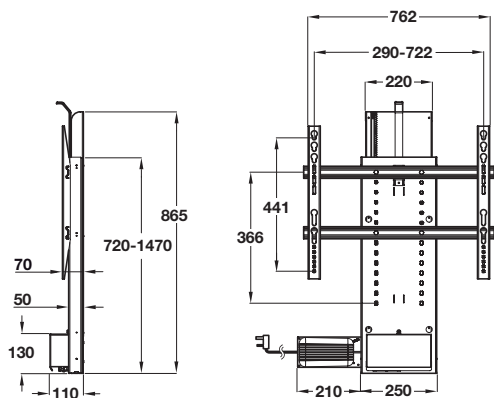

Stroke	Cat. No.
460 mm	421.68.470

Order qty: 1 pc

Plasma and LCD TV lift

- 3 section telescopic lift for compact installation height
- 5-100 kg maximum lift capacity
- Input power: 110-240 VAC/ 50-60 Hz
- UK AC plug
- Remote controlled with RF and manual switch
- Adjustable stroke
- Automatic reverse function for improved safety
- Lid lifter and TV mounting brackets included
- Vesa fixing: 400 x 400, 400 x 200, 400 x 100, 300 x 300, 200 x 200, 200 x 100, 100 x 100
- Upside down use possible
- Black painted steel

Stroke	Cat. No.
700 mm	421.68.422

Order qty: 1 pc

Plasma and LCD TV lift

- 2 section telescopic lift
- 5-100 kg lift capacity
- Input power: 110-240 VAC/ 50-60 Hz
- UK AC plug
- Remote controlled with RF and manual switch
- Lid lifter and TV mounting brackets included
- VESA fixings: 600 x 400, 600 x 200, 600 x 100, 400 x 400, 400 x 200, 400 x 100, 300 x 300, 200 x 200, 200 x 100
- Upside down use possible
- Black painted steel

Stroke	Cat. No.
750 mm	421.68.380

Order qty: 1 pc

Plasma and LCD TV lift

- 3 section telescopic lift for compact installation height
- 5-100 kg maximum lift capacity
- Input power: 110-240 VAC/ 50-60 Hz
- UK AC plug
- Remote controlled with RF and manual switch
- Adjustable stroke
- Automatic reverse function for improved safety
- Lid lifter and TV mounting brackets included
- Vesa fixing: 600 x 400, 600 x 200, 600 x 100, 400 x 400, 400 x 200, 400 x 100, 300 x 300, 200 x 200, 200 x 100
- Upside down use possible
- Black painted steel

Stroke	Cat. No.
1000 mm	421.68.423

Order qty: 1 pc

TCH-FF 2010, HUK. Dimensional data not binding. We reserve the right to alter specifications without notice.