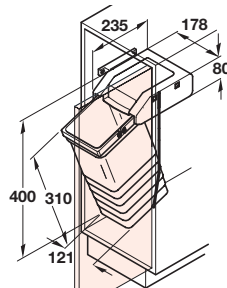

Pico vanity waste bin

- For hinged door cabinets
- For small spaces such as bathrooms, caravans and boats
- Can be mounted left or right handed
- 5 litres capacity
- Plastic bin, lid and fittings

Finish	Cat. No.
White	502.63.726

Order qty: 1 pc

Soap basket

- Fixings not included
- Use fixings to suit substrate
- Steel

Finish	Cat. No.
Chrome-plated	547.86.200

Order qty: 1 pc

Bracket for swivelling cabinets

- Steel

Finish	Cat. No.
Polished chrome	421.93.200

Order qty: 1 set

Waste bin

- For hinged door cabinets
- Can be mounted to side or rear of the cabinet
- Bracket included for side mounting, lid fixes to rear panel without bracket
- Fixing materials included
- 8 litres capacity
- Plastic bin, mounting components and lid

Finish	Cat. No.
White	502.89.700

Order qty: 1 pc

Washing line

- Attaches to wall with invisible screws
- Synthetic cord length 2500 mm
- Main body is made of ABS chrome-plated, all other components are stainless steel