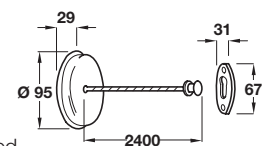

Order qty: 1 set

Waste bin

- For hinged door cabinets
- Can be mounted to side or rear of the cabinet
- Bracket included for side mounting, lid fixes to rear panel without bracket
- Fixing materials included
- 8 litres capacity
- Plastic bin, mounting components and lid

Finish	Cat. No.
White	502.89.700

Order qty: 1 pc

Washing line

- Attaches to wall with invisible screws
- Synthetic cord length 2500 mm
- Main body is made of ABS chrome-plated, all other components are stainless steel

Finish	Cat. No.
Polished chrome-plated	580.05.000

Order qty: 1 pc

TCH-FF 2010, HUK. Dimensional data not binding. We reserve the right to alter specifications without notice.