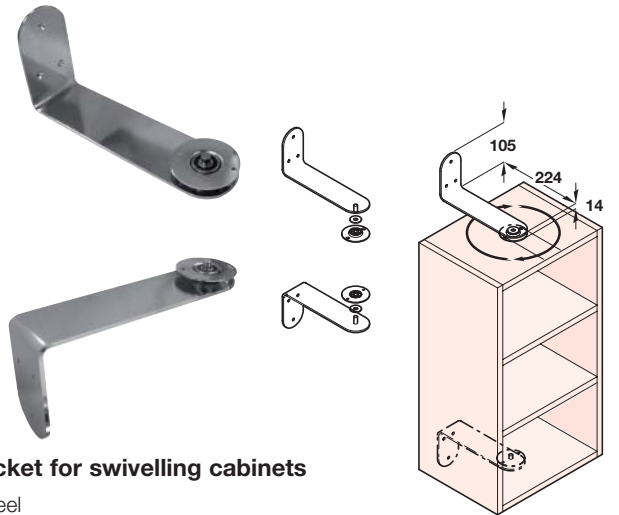

Pico vanity waste bin

- For hinged door cabinets
- For small spaces such as bathrooms, caravans and boats
- Can be mounted left or right handed
- 5 litres capacity
- Plastic bin, lid and fittings

Finish	Cat. No.
White	502.63.726

Order qty: 1 pc

Soap basket

- Fixings not included
- Use fixings to suit substrate
- Steel

Finish	Cat. No.
Chrome-plated	547.86.200

Order qty: 1 pc

Bracket for swivelling cabinets

- Steel

Finish	Cat. No.
Polished chrome	421.93.200

Order qty: 1 set

Waste bin

- For hinged door cabinets
- Can be mounted to side or rear of the cabinet
- Bracket included for side mounting, lid fixes to rear panel without bracket
- Fixing materials included
- 8 litres capacity
- Plastic bin, mounting components and lid

Finish	Cat. No.
White	502.89.700

Order qty: 1 pc

Washing line

- Attaches to wall with invisible screws
- Synthetic cord length 2500 mm
- Main body is made of ABS chrome-plated, all other components are stainless steel