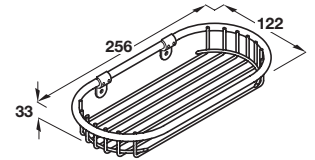

Pico vanity waste bin

- For hinged door cabinets
- For small spaces such as bathrooms, caravans and boats
- Can be mounted left or right handed
- 5 litres capacity
- Plastic bin, lid and fittings

Finish	Cat. No.
White	502.63.726

Order qty: 1 pc

Soap basket

- Fixings not included
- Use fixings to suit substrate
- Steel

Finish	Cat. No.
Chrome-plated	547.86.200

Order qty: 1 pc

Bracket for swivelling cabinets

- Steel

Finish	Cat. No.
Polished chrome	421.93.200

Order qty: 1 set

Waste bin

- For hinged door cabinets
- Can be mounted to side or rear of the cabinet
- Bracket included for side mounting, lid fixes to rear panel without bracket
- Fixing materials included
- 8 litres capacity
- Plastic bin, mounting components and lid

Finish	Cat. No.
White	502.89.700

Order qty: 1 pc

Washing line

- Attaches to wall with invisible screws
- Synthetic cord length 2500 mm
- Main body is made of ABS chrome-plated, all other components are stainless steel