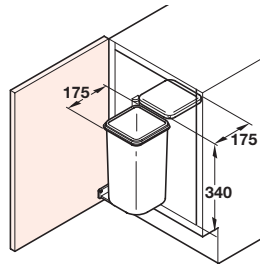

Pico vanity waste bin

- For hinged door cabinets
- For small spaces such as bathrooms, caravans and boats
- Can be mounted left or right handed
- 5 litres capacity
- Plastic bin, lid and fittings

Finish	Cat. No.
White	502.63.726

Order qty: 1 pc

Soap basket

- Fixings not included
- Use fixings to suit substrate
- Steel

Finish	Cat. No.
Chrome-plated	547.86.200

Order qty: 1 pc

Bracket for swivelling cabinets

- Steel

Finish	Cat. No.
Polished chrome	421.93.200

Order qty: 1 set

Waste bin

- For hinged door cabinets
- Can be mounted to side or rear of the cabinet
- Bracket included for side mounting, lid fixes to rear panel without bracket
- Fixing materials included
- 8 litres capacity
- Plastic bin, mounting components and lid

Finish	Cat. No.
White	502.89.700

Order qty: 1 pc

Washing line

- Attaches to wall with invisible screws
- Synthetic cord length 2500 mm
- Main body is made of ABS chrome-plated, all other components are stainless steel