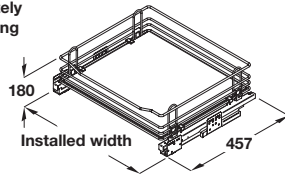

Order door front fixing brackets separately for door front fixing cabinets

Pull out chrome wire basket with transparent glass base

- For hinged door cabinets or for cabinets with door fronts
- Six different basket widths to suit 400 to 900 mm cabinet widths with 16 mm or 18 mm board thickness
- Set includes 1x chrome wire storage basket, 180 mm high, with glass base, 1x pair concealed full extension runners and fitting instructions
- Runners are soft closing
- Polished chrome plated steel baskets, galvanized steel runners
- **Order door front fixing brackets separately if required**

For cabinet width	Installed width	Cat. No.
400 mm	364 mm	540.23.242
450 mm	414 mm	540.23.243
500 mm	464 mm	540.23.244
600 mm	564 mm	540.23.245
800 mm	764 mm	540.23.246
900 mm	864 mm	540.23.247

Order qty: 1 pc

Order qty: 1 set

Pole system, for cabinets

- Dimensions: Ø 244 mm, height 645-790 mm
- Baskets can be rotated separately
- Includes 3 baskets, adjustable pole and fixings
- To suit a 250 mm wide cabinet
- Chrome-plated steel