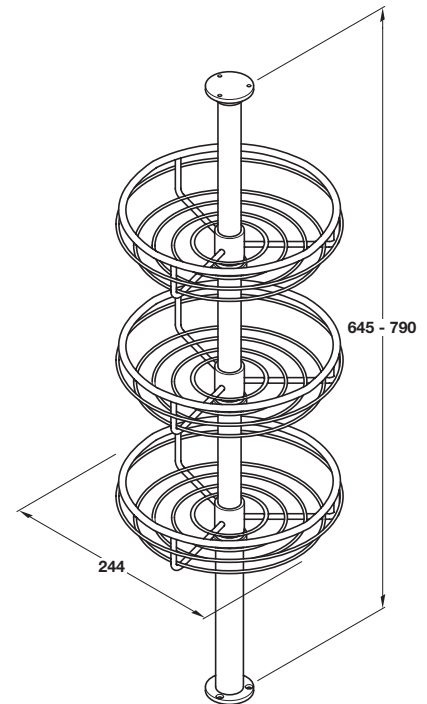

Order door front fixing brackets separately for door front fixing cabinets

Pull out chrome wire basket with transparent glass base

- For hinged door cabinets or for cabinets with door fronts
- Six different basket widths to suit 400 to 900 mm cabinet widths with 16 mm or 18 mm board thickness
- Set includes 1x chrome wire storage basket, 180 mm high, with glass base, 1x pair concealed full extension runners and fitting instructions
- Runners are soft closing
- Polished chrome plated steel baskets, galvanized steel runners
- **Order door front fixing brackets separately if required**

For cabinet width	Installed width	Cat. No.
400 mm	364 mm	540.23.242
450 mm	414 mm	540.23.243
500 mm	464 mm	540.23.244
600 mm	564 mm	540.23.245
800 mm	764 mm	540.23.246
900 mm	864 mm	540.23.247

Order qty: 1 pc

Order qty: 1 set

Pole system, for cabinets

- Dimensions: Ø 244 mm, height 645-790 mm
- Baskets can be rotated separately
- Includes 3 baskets, adjustable pole and fixings
- To suit a 250 mm wide cabinet
- Chrome-plated steel

Pole system	
Cat. No.	547.88.280

Order qty: 1 pc

TCH-FF 2010, HUK. Dimensional data not binding. We reserve the right to alter specifications without notice.