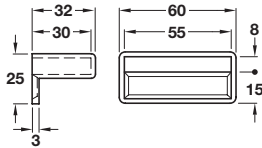

Bed Fittings

Wooden Slats and Pockets for Beds

Bulk quantities of wooden slats are also available, cut to length. Slat pockets can be made in other colours. Information on request

2

Bedroom Fittings and Accessories

Wooden slat

- Height x depth: 8 x 53 mm
- For single beds
- 5 layers, made of beech wood, rounded edges
- Lacquered natural wood

Length	Cat. No.
991 mm	271.63.006

Order qty: Multiples of 10 pcs

Slat pocket

Finish	Cat. No.
Brown	271.62.125

Order qty: Multiples of 10 pcs

Wooden slat

- Height x depth: 12 x 100 mm
- For double beds
- 7 layers, made of beech wood, rounded edges
- Lacquered natural wood

Length	Cat. No.
1372 mm	271.63.202