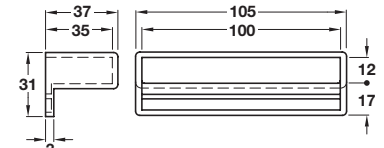

Bed Fittings

Wooden Slats and Pockets for Beds

Bulk quantities of wooden slats are also available, cut to length. Slat pockets can be made in other colours. Information on request

2

Bedroom Fittings and Accessories

Wooden slat

- Height x depth: 8 x 53 mm
- For single beds
- 5 layers, made of beech wood, rounded edges
- Lacquered natural wood

Length	Cat. No.
991 mm	271.63.006

Order qty: Multiples of 10 pcs

Slat pocket

- For use with 8 x 53 mm wooden slats
- Can be fixed by means of staples on wooden frame
- Rigid plastic

Finish	Cat. No.
Brown	271.62.116

Order qty: Multiples of 10 pcs

Slat pocket

- For use with 8 x 53 mm wooden slats
- Dowel-fixing in wooden frame
- Flexible plastic

Finish	Cat. No.
Brown	271.62.125

Order qty: Multiples of 10 pcs

Wooden slat

- Height x depth: 12 x 100 mm
- For double beds
- 7 layers, made of beech wood, rounded edges
- Lacquered natural wood

Length	Cat. No.
1372 mm	271.63.202

Order qty: Multiples of 10 pcs

Slat pocket

- For use with 12 x 100 mm wooden slats
- Can be fixed by means of staples on wooden frame
- Rigid plastic

Finish	Cat. No.
Brown	271.62.134

Order qty: Multiples of 100 pcs

Slat pocket

- For use with 12 x 100 mm wooden slats
- Dowel-fixing in wooden frame
- Flexible plastic

Finish	Cat. No.
Brown	271.62.143

Order qty: Multiples of 100 pcs

TCH-FF 2010, HUK. Dimensional data not binding. We reserve the right to alter specifications without notice.