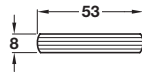

Wooden slat

- Height x depth: 8 x 53 mm
- For single beds
- 5 layers, made of beech wood, rounded edges
- Lacquered natural wood

Length	Cat. No.
991 mm	271.63.006

Order qty: Multiples of 10 pcs

Slat pocket

Finish	Cat. No.
Brown	271.62.125

Order qty: Multiples of 10 pcs

Wooden slat

- Height x depth: 12 x 100 mm
- For double beds
- 7 layers, made of beech wood, rounded edges
- Lacquered natural wood

Length	Cat. No.
1372 mm	271.63.202