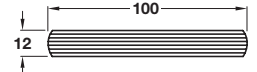

Wooden slat

- Height x depth: 8 x 53 mm
- For single beds
- 5 layers, made of beech wood, rounded edges
- Lacquered natural wood

Length	Cat. No.
991 mm	271.63.006

Order qty: Multiples of 10 pcs

Slat pocket

- For use with 8 x 53 mm wooden slats
- Can be fixed by means of staples on wooden frame
- Rigid plastic

Finish	Cat. No.
Brown	271.62.116

Order qty: Multiples of 10 pcs

Slat pocket

- For use with 8 x 53 mm wooden slats
- Dowel-fixing in wooden frame
- Flexible plastic

Finish	Cat. No.
Brown	271.62.125

Order qty: Multiples of 10 pcs

Wooden slat

- Height x depth: 12 x 100 mm
- For double beds
- 7 layers, made of beech wood, rounded edges
- Lacquered natural wood

Length	Cat. No.
1372 mm	271.63.202