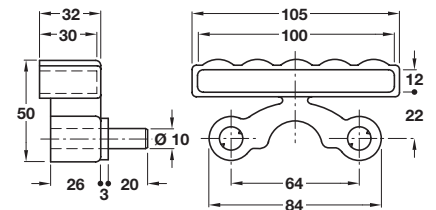

Finish	Cat. No.
Brown	271.62.125

Order qty: Multiples of 10 pcs

Wooden slat

- Height x depth: 12 x 100 mm
- For double beds
- 7 layers, made of beech wood, rounded edges
- Lacquered natural wood

Length	Cat. No.
1372 mm	271.63.202

Order qty: Multiples of 10 pcs

Slat pocket

- For use with 12 x 100 mm wooden slats
- Can be fixed by means of staples on wooden frame
- Rigid plastic

Finish	Cat. No.
Brown	271.62.134

Order qty: Multiples of 100 pcs

Slat pocket

- For use with 12 x 100 mm wooden slats
- Dowel-fixing in wooden frame
- Flexible plastic

Finish	Cat. No.
Brown	271.62.143

Order qty: Multiples of 100 pcs

TCH-FF 2010, HUK. Dimensional data not binding. We reserve the right to alter specifications without notice.