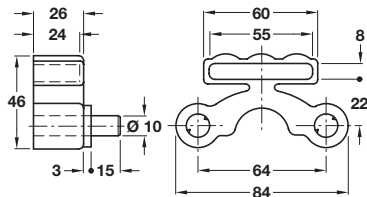

Slat pocket

- For use with 8 x 53 mm wooden slats
- Can be fixed by means of staples on wooden frame
- Rigid plastic

Finish	Cat. No.
Brown	271.62.116

Order qty: Multiples of 10 pcs

Slat pocket

- For use with 8 x 53 mm wooden slats
- Dowel-fixing in wooden frame
- Flexible plastic

Finish	Cat. No.
Brown	271.62.125

Order qty: Multiples of 10 pcs