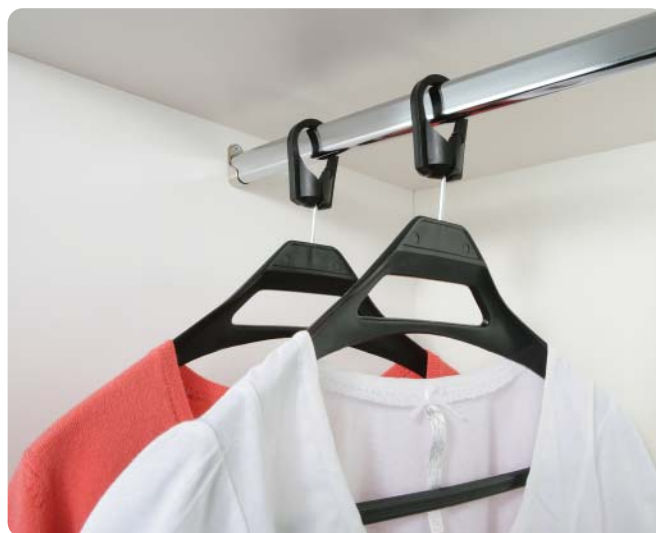

Anti theft clip-on plastic coat hanger

- 418 mm width
- For use with max. Ø 38 mm wardrobe rail
- Easy fit hook requires no tools or removal of the wardrobe rail, simply clips on, hook loads from either side
- Plastic

Finish	Cat. No.
Black	842.39.390
Brown	842.39.190

Order qty: 1 pc