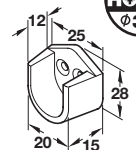

Finish	Cat. No.
Polished brass	802.04.511
Polished chrome	802.06.200

Order qty: Multiples of 10 pcs

**Rail centre support, height adjustable**

- Height adjustable 90-105 mm
- For use with oval wardrobe rails, 15 mm wide
- Fixings not included
- Zinc alloy

Finish	Cat. No.
Polished chrome	802.05.200

Order qty: 1 pc

**Rail end support**

- For use with oval wardrobe rails, 15 mm wide
- Fixings not included
- White plastic

Fixing type	Cat. No.
Screw	803.21.740
Screw and dowel	803.22.747