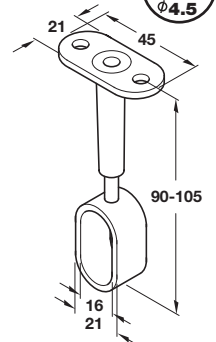

**Rail end support**

- For use with oval wardrobe rails, 15 mm wide
- Fixings not included
- Zinc alloy

Finish	Cat. No.
Nickel-plated	803.33.758

Order qty: Multiples of 10 pcs

**Rail end support, with dowel**

- For use with oval wardrobe rails, 15 mm wide
- Fixings not included
- Zinc alloy

Finish	Cat. No.
Nickel-plated	803.33.723

Order qty: Multiples of 10 pcs

**Rail centre support**

- For use with oval wardrobe rails, 15 mm wide
- Zinc alloy

Finish	Cat. No.
Polished brass	802.04.511
Polished chrome	802.06.200

Order qty: Multiples of 10 pcs

**Rail centre support, height adjustable**

- Height adjustable 90-105 mm
- For use with oval wardrobe rails, 15 mm wide
- Fixings not included
- Zinc alloy

Finish	Cat. No.
Polished chrome	802.05.200

Order qty: 1 pc

**Rail end support**

- For use with oval wardrobe rails, 15 mm wide
- Fixings not included
- White plastic

Fixing type	Cat. No.
Screw	803.21.740
Screw and dowel	803.22.747