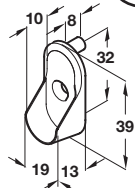

**Rail end support**

- For use with oval wardrobe rails, 15 mm wide
- Fixings not included
- Zinc alloy

Finish	Cat. No.
Nickel-plated	803.33.758

Order qty: Multiples of 10 pcs

**Rail end support, with dowel**

- For use with oval wardrobe rails, 15 mm wide
- Fixings not included
- Zinc alloy

Finish	Cat. No.
Nickel-plated	803.33.723

Order qty: Multiples of 10 pcs

**Rail centre support**

- For use with oval wardrobe rails, 15 mm wide
- Zinc alloy

Finish	Cat. No.
Polished brass	802.04.511
Polished chrome	802.06.200

Order qty: Multiples of 10 pcs

**Rail centre support, height adjustable**

- Height adjustable 90-105 mm
- For use with oval wardrobe rails, 15 mm wide
- Fixings not included
- Zinc alloy

Order qty: Multiples of 100 pcs

TCH-FF 2010, HUK. Dimensional data not binding. We reserve the right to alter specifications without notice.