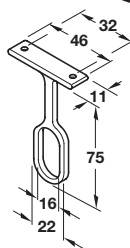

**Rail end support**

- For use with oval wardrobe rails, 15 mm wide
- Fixings not included
- Zinc alloy

Finish	Cat. No.
Nickel-plated	803.33.758

Order qty: Multiples of 10 pcs

**Rail end support, with dowel**

- For use with oval wardrobe rails, 15 mm wide
- Fixings not included
- Zinc alloy

Finish	Cat. No.
Nickel-plated	803.33.723

Order qty: Multiples of 10 pcs

**Rail centre support**

- For use with oval wardrobe rails, 15 mm wide
- Zinc alloy

Finish	Cat. No.
Polished brass	802.04.511
Polished chrome	802.06.200

Order qty: Multiples of 10 pcs

**Rail centre support, height adjustable**

- Height adjustable 90-105 mm
- For use with oval wardrobe rails, 15 mm wide
- Fixings not included
- Zinc alloy

Finish	Cat. No.
Polished chrome	802.05.200

Order qty: 1 pc

**Rail end support**

- For use with oval wardrobe rails, 15 mm wide
- Fixings not included
- White plastic

Fixing type	Cat. No.
Screw	803.21.740
Screw and dowel	803.22.747