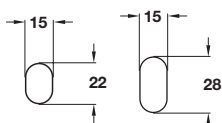

Wardrobe rail, 30 x 15 mm

- Steel

Finish	Wall thickness	Cat. No.	Order qty (multiples of length)
Polished brass	0.7 mm	801.19.508	3.0 m
Polished chrome	1.5 mm	801.09.226	2.5 m
<b>90° curved rail, 350 mm</b>			
Polished chrome	1.0 mm	801.19.220	1 pc

Wardrobe rail connector

- Connects two 30 x 15 mm wardrobe rails together
- Steel

Finish	Cat. No.
Polished chrome	802.05.290

Order qty: 1 set

Wardrobe rail, 22 and 28 x 15 mm

- Steel

Height x width	22 x 15 mm	28 x 15 mm
Wall thickness	0.8 mm	0.6 mm
Polished chrome	801.20.207	801.36.203

Order qty: Multiples of 3.0 m lengths

Catalogue states... 'With flat head bolt to secure rail'  
Flat head bolt does not secure rail, it is to top fix bracket only

Rail end support

- For use with oval wardrobe rails, 15 mm wide
- With flat head bolt to top fix bracket
- Fixings not included
- Zinc alloy

Finish	Cat. No.
Polished chrome	803.32.260
Polished brass	803.32.560

Order qty: Multiples of 10 pcs

Flat head bolt, M6 x 28 mm

- Replacement bolt for rail end support shown above

Finish	Cat. No.
Galvanized	020.90.137