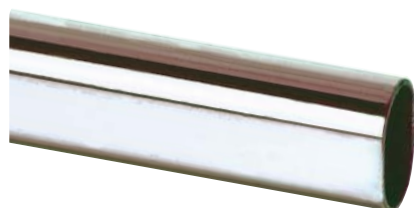

Wardrobe rail, 30 x 15 mm

- Steel

Finish	Wall thickness	Cat. No.	Order qty (multiples of length)
Polished brass	0.7 mm	801.19.508	3.0 m
Polished chrome	1.5 mm	801.09.226	2.5 m
<b>90° curved rail, 350 mm</b>			
Polished chrome	1.0 mm	801.19.220	1 pc

Wardrobe rail connector

- Connects two 30 x 15 mm wardrobe rails together
- Steel

Finish	Cat. No.
Polished chrome	802.05.290

Order qty: 1 set

Wardrobe rail, 22 and 28 x 15 mm

- Steel

Height x width	22 x 15 mm	28 x 15 mm
Wall thickness	0.8 mm	0.6 mm
Polished chrome	801.20.207	801.36.203

Order qty: Multiples of 3.0 m lengths

Catalogue states... 'With flat head bolt to secure rail'  
Flat head bolt does not secure rail, it is to top fix bracket only

Rail end support

- For use with oval wardrobe rails, 15 mm wide
- With flat head bolt to top fix bracket
- Fixings not included
- Zinc alloy

Finish	Cat. No.
Polished chrome	803.32.260
Polished brass	803.32.560

Order qty: Multiples of 10 pcs

Flat head bolt, M6 x 28 mm

- Replacement bolt for rail end support shown above

Finish	Cat. No.
Galvanized	020.90.137