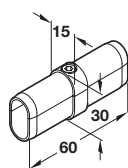

Wardrobe rail, 30 x 15 mm

- Steel

Finish	Wall thickness	Cat. No.	Order qty (multiples of length)
Polished brass	0.7 mm	801.19.508	3.0 m
Polished chrome	1.5 mm	801.09.226	2.5 m
<b>90° curved rail, 350 mm</b>			
Polished chrome	1.0 mm	801.19.220	1 pc

Wardrobe rail connector

- Connects two 30 x 15 mm wardrobe rails together
- Steel

Finish	Cat. No.
Polished chrome	802.05.290

Order qty: 1 set

Wardrobe rail, 22 and 28 x 15 mm

- Steel

Height x width	22 x 15 mm	28 x 15 mm
Wall thickness	0.8 mm	0.6 mm
Polished chrome	801.20.207	801.36.203

Order qty: Multiples of 3.0 m lengths

Catalogue states... 'With flat head bolt to secure rail'  
Flat head bolt does not secure rail, it is to top fix bracket only

Rail end support

- For use with oval wardrobe rails, 15 mm wide
- With flat head bolt to top fix bracket
- Fixings not included
- Zinc alloy

Finish	Cat. No.
Polished chrome	803.32.260
Polished brass	803.32.560

Order qty: Multiples of 10 pcs

Flat head bolt, M6 x 28 mm

- Replacement bolt for rail end support shown above

Finish	Cat. No.
Galvanized	020.90.137