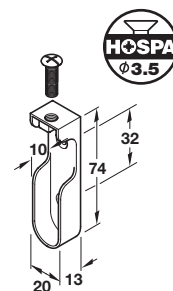

Wardrobe rail, 30 x 15 mm

- Steel

Finish	Wall thickness	Cat. No.	Order qty (multiples of length)
Polished brass	0.7 mm	801.19.508	3.0 m
Polished chrome	1.5 mm	801.09.226	2.5 m
<b>90° curved rail, 350 mm</b>			
Polished chrome	1.0 mm	801.19.220	1 pc

Wardrobe rail connector

- Connects two 30 x 15 mm wardrobe rails together
- Steel

Finish	Cat. No.
Polished chrome	802.05.290

Order qty: 1 set

Wardrobe rail, 22 and 28 x 15 mm

- Steel

Height x width	22 x 15 mm	28 x 15 mm
Wall thickness	0.8 mm	0.6 mm
Polished chrome	801.20.207	801.36.203

Order qty: Multiples of 3.0 m lengths

Catalogue states... 'With flat head bolt to secure rail'  
Flat head bolt does not secure rail, it is to top fix bracket only

Rail end support

- For use with oval wardrobe rails, 15 mm wide
- With flat head bolt to top fix bracket
- Fixings not included
- Zinc alloy

Finish	Cat. No.
Polished chrome	803.32.260
Polished brass	803.32.560

Order qty: Multiples of 10 pcs

Flat head bolt, M6 x 28 mm

- Replacement bolt for rail end support shown above

Finish	Cat. No.
Galvanized	020.90.137