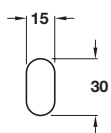

Wardrobe rail, 30 x 15 mm

- Steel

Finish	Wall thickness	Cat. No.	Order qty (multiples of length)
Polished brass	0.7 mm	801.19.508	3.0 m
Polished chrome	1.5 mm	801.09.226	2.5 m
<b>90° curved rail, 350 mm</b>			
Polished chrome	1.0 mm	801.19.220	1 pc

Wardrobe rail connector

- Connects two 30 x 15 mm wardrobe rails together
- Steel

Finish	Cat. No.
Polished chrome	802.05.290

Order qty: 1 set

Wardrobe rail, 22 and 28 x 15 mm

- Steel

Height x width	22 x 15 mm	28 x 15 mm
Wall thickness	0.8 mm	0.6 mm
Polished chrome	801.20.207	801.36.203

Order qty: Multiples of 3.0 m lengths

Catalogue states... 'With flat head bolt to secure rail'  
Flat head bolt does not secure rail, it is to top fix bracket only

Rail end support

- For use with oval wardrobe rails, 15 mm wide
- With flat head bolt to top fix bracket
- Fixings not included
- Zinc alloy

Finish	Cat. No.
Polished chrome	803.32.260
Polished brass	803.32.560

Order qty: Multiples of 10 pcs

Flat head bolt, M6 x 28 mm

- Replacement bolt for rail end support shown above

Finish	Cat. No.
Galvanized	020.90.137