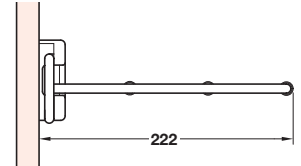

**Pull-out tie and belt rack**

- Height x width x depth: 118 x 96 (74 mm without spacer) x 455 mm
- Extends max. 355 mm
- For screw mounting to inside of wardrobe, glide clips on to rail
- Glide, spacer and fixing materials included
- Polished chrome-plated steel

Finish	Cat. No.
Polished chrome	807.41.211

Order qty: 1 pc

**Pull-out basket**

- Height x width x depth: 87 x 182 (160 mm without spacer) x 455 mm
- Extends max. 355 mm
- For screw mounting to inside of wardrobe, glide clips on to rail
- Glide, spacer and fixing materials included
- Polished chrome-plated steel

Finish	Cat. No.
Polished chrome	805.47.200

Order qty: 1 pc

**Pull-out tie rack**

- Height x width x depth: 87 x 96 (74 without spacer) x 455 mm
- Extends max. 355 mm
- For screw mounting to inside of wardrobe, glide clips on to rail
- Glide, spacer and fixing materials included
- Polished chrome-plated steel

Finish	Cat. No.
Polished chrome	807.41.210

Order qty: 1 pc

**Pull-out trouser rack**

- Height x width x depth: 72 x 244 (222 without spacer) x 455 mm
- Extends max. 355 mm
- For screw mounting to inside of wardrobe, glide clips on to rail
- Glide, spacer and fixing materials included
- Polished chrome-plated steel