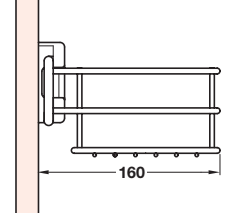

**Pull-out tie and belt rack**

- Height x width x depth: 118 x 96 (74 mm without spacer) x 455 mm
- Extends max. 355 mm
- For screw mounting to inside of wardrobe, glide clips on to rail
- Glide, spacer and fixing materials included
- Polished chrome-plated steel

Finish	Cat. No.
Polished chrome	807.41.211

Order qty: 1 pc

**Pull-out basket**

- Height x width x depth: 87 x 182 (160 mm without spacer) x 455 mm
- Extends max. 355 mm
- For screw mounting to inside of wardrobe, glide clips on to rail
- Glide, spacer and fixing materials included
- Polished chrome-plated steel

Finish	Cat. No.
Polished chrome	805.47.200

Order qty: 1 pc

**Pull-out tie rack**

- Height x width x depth: 87 x 96 (74 without spacer) x 455 mm
- Extends max. 355 mm
- For screw mounting to inside of wardrobe, glide clips on to rail
- Glide, spacer and fixing materials included
- Polished chrome-plated steel

Finish	Cat. No.
Polished chrome	807.41.210

Order qty: 1 pc

**Pull-out trouser rack**

- Height x width x depth: 72 x 244 (222 without spacer) x 455 mm
- Extends max. 355 mm
- For screw mounting to inside of wardrobe, glide clips on to rail
- Glide, spacer and fixing materials included
- Polished chrome-plated steel