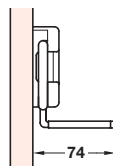

**Pull-out tie and belt rack**

- Height x width x depth: 118 x 96 (74 mm without spacer) x 455 mm
- Extends max. 355 mm
- For screw mounting to inside of wardrobe, glide clips on to rail
- Glide, spacer and fixing materials included
- Polished chrome-plated steel

Finish	Cat. No.
Polished chrome	807.41.211

Order qty: 1 pc

**Pull-out basket**

- Height x width x depth: 87 x 182 (160 mm without spacer) x 455 mm
- Extends max. 355 mm
- For screw mounting to inside of wardrobe, glide clips on to rail
- Glide, spacer and fixing materials included
- Polished chrome-plated steel

Finish	Cat. No.
Polished chrome	805.47.200

Order qty: 1 pc

**Pull-out tie rack**

- Height x width x depth: 87 x 96 (74 without spacer) x 455 mm
- Extends max. 355 mm
- For screw mounting to inside of wardrobe, glide clips on to rail
- Glide, spacer and fixing materials included
- Polished chrome-plated steel

Finish	Cat. No.
Polished chrome	807.41.210

Order qty: 1 pc

**Pull-out trouser rack**

- Height x width x depth: 72 x 244 (222 without spacer) x 455 mm
- Extends max. 355 mm
- For screw mounting to inside of wardrobe, glide clips on to rail
- Glide, spacer and fixing materials included
- Polished chrome-plated steel