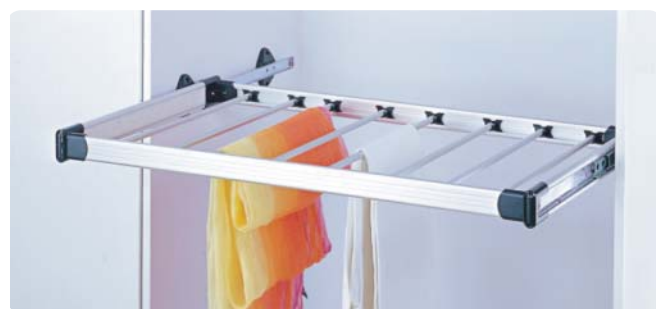

Bedroom pull-out basket

- Full extension ball bearing runners
- 475 mm installed depth
- Side fixing, fixings included
- Silver aluminium frame, black plastic connectors, chrome steel basket

For cabinet width	Width	Cat. No.
400 mm	364 mm	805.93.908
450 mm	414 mm	805.93.909
500 mm	464 mm	805.93.900
600 mm	564 mm	805.93.901
800 mm	764 mm	805.93.903
900 mm	864 mm	805.93.904
1000 mm	964 mm	805.93.905

Order qty: 1 pc

Bedroom pull-out trouser rack

- Full extension ball bearing runners
- 475 mm installed depth
- Side fixing, fixings included
- Silver aluminium frame, black plastic connectors

For cabinet width	Width	Cat. No.
400 mm	364 mm	805.93.918
450 mm	414 mm	805.93.919
500 mm	464 mm	805.93.910
600 mm	564 mm	805.93.911
800 mm	764 mm	805.93.913
900 mm	864 mm	805.93.914
1000 mm	964 mm	805.93.915

Order qty: 1 pc

Bedroom pull-out shoe rack

- Full extension ball bearing runners
- 475 mm installed depth
- Side fixing, fixings included
- Silver aluminium frame, black plastic connectors, chrome steel basket

Order qty: 1 pc

Bedroom side mounted pull-out baskets

- Full extension ball bearing runners
- Side fixing, fixings included
- Silver aluminium frame, black plastic connectors, chrome steel basket

Type	Width x depth x height	Cat. No.
2-Tier	295 x 485 x 500 mm	805.92.220
3-Tier	285 x 460 x 1000 mm	805.92.221