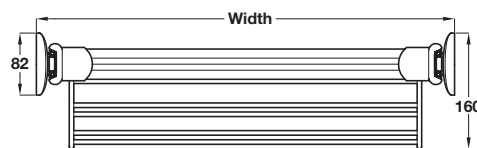

Bedroom pull-out basket

- Full extension ball bearing runners
- 475 mm installed depth
- Side fixing, fixings included
- Silver aluminium frame, black plastic connectors, chrome steel basket

For cabinet width	Width	Cat. No.
400 mm	364 mm	805.93.908
450 mm	414 mm	805.93.909
500 mm	464 mm	805.93.900
600 mm	564 mm	805.93.901
800 mm	764 mm	805.93.903
900 mm	864 mm	805.93.904
1000 mm	964 mm	805.93.905

Order qty: 1 pc

Bedroom pull-out trouser rack

- Full extension ball bearing runners
- 475 mm installed depth
- Side fixing, fixings included
- Silver aluminium frame, black plastic connectors

For cabinet width	Width	Cat. No.
400 mm	364 mm	805.93.918
450 mm	414 mm	805.93.919
500 mm	464 mm	805.93.910
600 mm	564 mm	805.93.911
800 mm	764 mm	805.93.913
900 mm	864 mm	805.93.914
1000 mm	964 mm	805.93.915

Order qty: 1 pc

Bedroom pull-out shoe rack

- Full extension ball bearing runners
- 475 mm installed depth
- Side fixing, fixings included
- Silver aluminium frame, black plastic connectors, chrome steel basket

Order qty: 1 pc

Bedroom side mounted pull-out baskets

- Full extension ball bearing runners
- Side fixing, fixings included
- Silver aluminium frame, black plastic connectors, chrome steel basket

Type	Width x depth x height	Cat. No.
2-Tier	295 x 485 x 500 mm	805.92.220
3-Tier	285 x 460 x 1000 mm	805.92.221