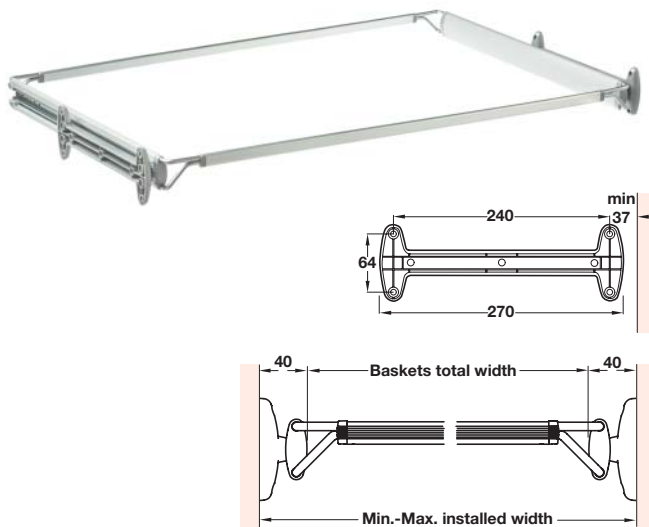

## Vibo Dream Range - Pull Out Storage System

### Dream pull out storage system

This high quality bedroom storage system consists of pull out frames in silver with a range of storage fittings which simply clip or hang onto the frames.

Storage fittings are available in silver.

Pull out frames have full extension ball bearing runners. The frame is side fixing and adjustable to different widths to accommodate different combinations of baskets, trays and racks.

Frames can also be fitted into Stilos profile system shown on pages 20-21 to create a wall mounted storage system.

### Dream pull out wardrobe frame, adjustable

- Width adjustable pull out frame
- For use with baskets and trays shown on pages 6-9
- \*Total basket width must be min. 80 mm less than installed width
- Height x installed depth: 84 x 510 mm
- Full extension ball bearing runners, 469 mm extension length
- Side fixing, fixings included, 270 mm length fixing bracket
- Silver epoxy coated aluminium