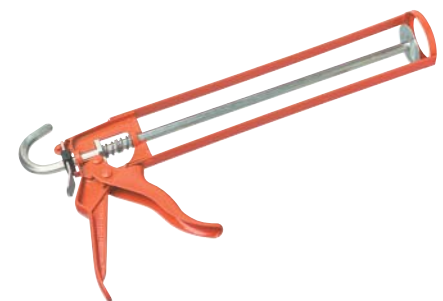

F Gun

- Finished steel, colour may vary
- For use with sealants and adhesives shown on pages 91-95

	Cat. No.
Gun	006.79.110

Order qty: 1 pc

G Spare nozzle

- Plastic

Colour	Cat. No.
White	003.50.051

Order qty: 1 pc