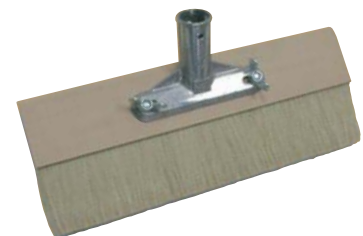

- With 7 mm pile
- Lint arm, solvent-resistant, specially for oil-sealing, unpadded
- For use with special holder **007.29.893**

Ø x Length	Cat. No.
Ø 50 x 500 mm	007.29.870

Order qty: 1 pc

E Special holder

Order qty: 1 pc

H Oil brush

- Size 9
- Raw wood handle with red tip and brass ferrule, selected light China-bristles

Size	Cat. No.
30 mm	007.29.200
40 mm	007.29.201
50 mm	007.29.202
60 mm	007.29.203

Order qty: 1 pc