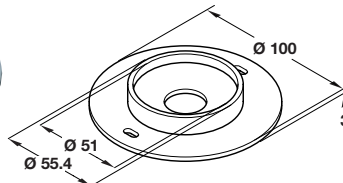

**A Circular column, double slotted on four sides**

- Ø 60 mm
- Plastic coated steel

Length	Silver coloured (RAL 9006)
2210 mm	770.10.222
2610 mm	770.10.226

Order qty: 1 pc

**B Column insert, with M10 thread**

- Plug fits into top or bottom round column Ø 60 mm
- For use with M10 ceiling screw and adjustment feet
- Can be used as column foot
- Zinc alloy

Finish	Bright
Cat. No.	770.10.282

Order qty: 1 pc

**C Column foot**

- For circular column Ø 60 mm
- Plastic coated steel

Finish	Silver coloured (RAL 9006)
Cat. No.	770.10.280

Order qty: 1 pc

**D Column foot with M10 thread**

- For use with castors or height adjusting screws shown on page 9
- Plastic coated steel
- **Note:** For mobile shelving using castors, please secure to prevent disengagement of the foot

Finish	Silver coloured (RAL 9006)
Cat. No.	770.10.281

Order qty: 1 pc

**E Column support rail**

- For round column Ø 60 mm
- 2 plastic safety clips included
- Plastic coated steel

Length	Centres	Silver coloured (RAL 9006)
565 mm	625 mm	770.19.206
940 mm	1000 mm	770.19.210