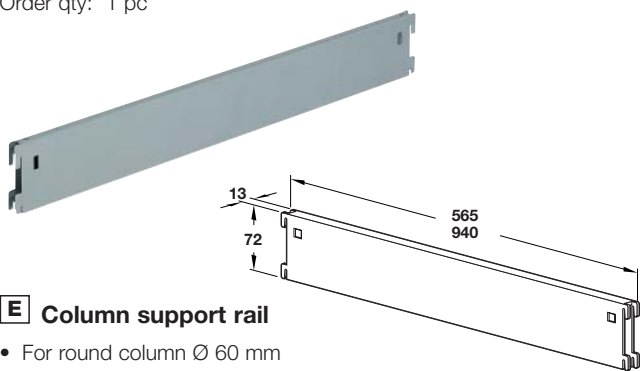

**A Circular column, double slotted on four sides**

- Ø 60 mm
- Plastic coated steel

Length	Silver coloured (RAL 9006)
2210 mm	770.10.222
2610 mm	770.10.226

Order qty: 1 pc

**B Column insert, with M10 thread**

- Plug fits into top or bottom round column Ø 60 mm
- For use with M10 ceiling screw and adjustment feet
- Can be used as column foot
- Zinc alloy

Finish	Bright
Cat. No.	770.10.282

Order qty: 1 pc

**C Column foot**

- For circular column Ø 60 mm
- Plastic coated steel

Finish	Silver coloured (RAL 9006)
Cat. No.	770.10.280

Order qty: 1 pc

**D Column foot with M10 thread**

- For use with castors or height adjusting screws shown on page 9
- Plastic coated steel
- **Note:** For mobile shelving using castors, please secure to prevent disengagement of the foot

Finish	Silver coloured (RAL 9006)
Cat. No.	770.10.281

Order qty: 1 pc

**E Column support rail**

- For round column Ø 60 mm
- 2 plastic safety clips included
- Plastic coated steel

Length	Centres	Silver coloured (RAL 9006)
565 mm	625 mm	770.19.206
940 mm	1000 mm	770.19.210