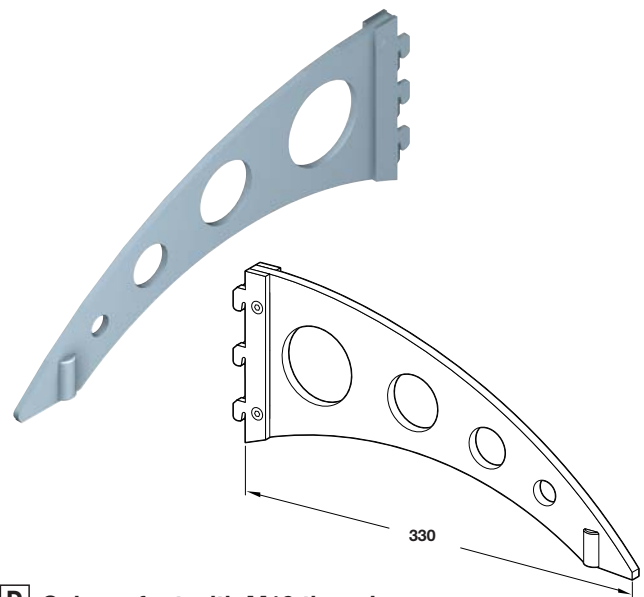

**A Circular column, double slotted on four sides**

- Ø 60 mm
- Plastic coated steel

Length	Silver coloured (RAL 9006)
2210 mm	770.10.222
2610 mm	770.10.226

Order qty: 1 pc

**B Column insert, with M10 thread**

- Plug fits into top or bottom round column Ø 60 mm
- For use with M10 ceiling screw and adjustment feet
- Can be used as column foot
- Zinc alloy

Finish	Bright
Cat. No.	770.10.282

Order qty: 1 pc

**C Column foot**

- For circular column Ø 60 mm
- Plastic coated steel

Finish	Silver coloured (RAL 9006)
Cat. No.	770.10.280

Order qty: 1 pc

**D Column foot with M10 thread**

- For use with castors or height adjusting screws shown on page 9
- Plastic coated steel
- **Note:** For mobile shelving using castors, please secure to prevent disengagement of the foot

Finish	Silver coloured (RAL 9006)
Cat. No.	770.10.281

Order qty: 1 pc

**E Column support rail**

- For round column Ø 60 mm
- 2 plastic safety clips included
- Plastic coated steel

Length	Centres	Silver coloured (RAL 9006)
565 mm	625 mm	770.19.206
940 mm	1000 mm	770.19.210