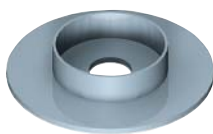

**A Circular column, double slotted on four sides**

- Ø 60 mm
- Plastic coated steel

Length	Silver coloured (RAL 9006)
2210 mm	770.10.222
2610 mm	770.10.226

Order qty: 1 pc

**B Column insert, with M10 thread**

- Plug fits into top or bottom round column Ø 60 mm
- For use with M10 ceiling screw and adjustment feet
- Can be used as column foot
- Zinc alloy

Finish	Bright
Cat. No.	770.10.282

Order qty: 1 pc

**C Column foot**

- For circular column Ø 60 mm
- Plastic coated steel

Finish	Silver coloured (RAL 9006)
Cat. No.	770.10.280

Order qty: 1 pc

**D Column foot with M10 thread**

- For use with castors or height adjusting screws shown on page 9
- Plastic coated steel
- **Note:** For mobile shelving using castors, please secure to prevent disengagement of the foot

Finish	Silver coloured (RAL 9006)
Cat. No.	770.10.281

Order qty: 1 pc

**E Column support rail**

- For round column Ø 60 mm
- 2 plastic safety clips included
- Plastic coated steel

Length	Centres	Silver coloured (RAL 9006)
565 mm	625 mm	770.19.206
940 mm	1000 mm	770.19.210