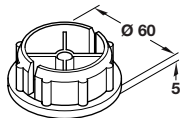

**A Circular column, double slotted on four sides**

- Ø 60 mm
- Plastic coated steel

Length	Silver coloured (RAL 9006)
2210 mm	770.10.222
2610 mm	770.10.226

Order qty: 1 pc

**B Column insert, with M10 thread**

- Plug fits into top or bottom round column Ø 60 mm
- For use with M10 ceiling screw and adjustment feet
- Can be used as column foot
- Zinc alloy

Finish	Bright
Cat. No.	770.10.282

Order qty: 1 pc

**C Column foot**

- For circular column Ø 60 mm
- Plastic coated steel

Finish	Silver coloured (RAL 9006)
Cat. No.	770.10.280

Order qty: 1 pc

**D Column foot with M10 thread**

- For use with castors or height adjusting screws shown on page 9
- Plastic coated steel
- **Note:** For mobile shelving using castors, please secure to prevent disengagement of the foot

Finish	Silver coloured (RAL 9006)
Cat. No.	770.10.281

Order qty: 1 pc

**E Column support rail**

- For round column Ø 60 mm
- 2 plastic safety clips included
- Plastic coated steel

Length	Centres	Silver coloured (RAL 9006)
565 mm	625 mm	770.19.206
940 mm	1000 mm	770.19.210