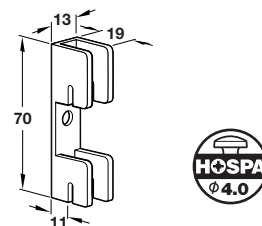

A Rear panel hook

- For screw fixing on the rear side and hooking into the side slots
- Steel

Finish	Bright
Cat. No.	771.28.119

Order qty: 1 pc

D Rear panel hooks

- With a slot for retro fitting of the rear panel
- Plastic coated steel

Finish	White (RAL 9003)	Silver coloured (RAL 9006)
Cat. No.	772.28.720	770.28.220

Order qty: 1 pc

B Rear panel hook

- For screw fixing on the rear side and hooking into double slotted column on the front
- Plastic coated steel

Finish	White (RAL 9003)	Silver coloured (RAL 9006)
Cat. No.	772.28.105	770.28.200

Order qty: 1 pair

E Rear panel support

- Steel

Finish	Flush (13.5 mm)	With rebate (19.5 mm)
Galvanized	770.28.940	770.28.941

Order qty: 1 pc

C Centre panel hook

- For recess mounting in the panel edge and hooking into the side slots
- Steel

Finish	Bright
Cat. No.	771.28.137

Order qty: 1 pc

TCH-FF 2010, HUK. Dimensional data not binding. We reserve the right to alter specifications without notice.