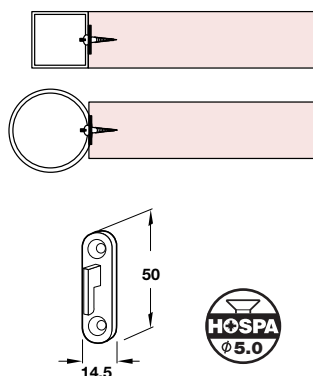

Finish	White (RAL 9003)	Silver coloured (RAL 9006)
Cat. No.	772.28.720	770.28.220

Order qty: 1 pc

B Rear panel hook

- For screw fixing on the rear side and hooking into double slotted column on the front
- Plastic coated steel

Finish	White (RAL 9003)	Silver coloured (RAL 9006)
Cat. No.	772.28.105	770.28.200

Order qty: 1 pair

E Rear panel support

- Steel

Finish	Flush (13.5 mm)	With rebate (19.5 mm)
Galvanized	770.28.940	770.28.941

Order qty: 1 pc

C Centre panel hook

- For recess mounting in the panel edge and hooking into the side slots
- Steel

Finish	Bright
Cat. No.	771.28.137

Order qty: 1 pc

TCH-FF 2010, HUK. Dimensional data not binding. We reserve the right to alter specifications without notice.