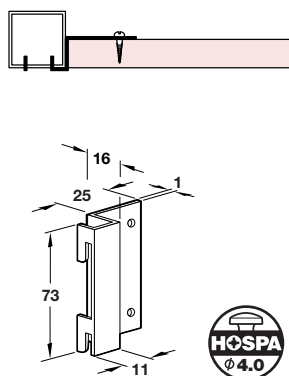

A Rear panel hook

- For screw fixing on the rear side and hooking into the side slots
- Steel

Finish	Bright
Cat. No.	771.28.119

Order qty: 1 pc

D Rear panel hooks

- With a slot for retro fitting of the rear panel
- Plastic coated steel

Finish	White (RAL 9003)	Silver coloured (RAL 9006)
Cat. No.	772.28.720	770.28.220

Order qty: 1 pc

B Rear panel hook

- For screw fixing on the rear side and hooking into double slotted column on the front
- Plastic coated steel

Finish	White (RAL 9003)	Silver coloured (RAL 9006)
Cat. No.	772.28.105	770.28.200

Order qty: 1 pair

E Rear panel support

- Steel

Finish	Flush (13.5 mm)	With rebate (19.5 mm)
Galvanized	770.28.940	770.28.941

Order qty: 1 pc

C Centre panel hook

- For recess mounting in the panel edge and hooking into the side slots
- Steel

Finish	Bright
Cat. No.	771.28.137

Order qty: 1 pc

TCH-FF 2010, HUK. Dimensional data not binding. We reserve the right to alter specifications without notice.