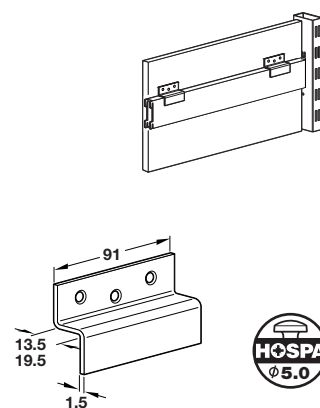

A Rear panel hook

- For screw fixing on the rear side and hooking into the side slots
- Steel

Finish	Bright
Cat. No.	771.28.119

Order qty: 1 pc

D Rear panel hooks

- With a slot for retro fitting of the rear panel
- Plastic coated steel

Finish	White (RAL 9003)	Silver coloured (RAL 9006)
Cat. No.	772.28.720	770.28.220

Order qty: 1 pc

B Rear panel hook

- For screw fixing on the rear side and hooking into double slotted column on the front
- Plastic coated steel

Finish	White (RAL 9003)	Silver coloured (RAL 9006)
Cat. No.	772.28.105	770.28.200

Order qty: 1 pair

E Rear panel support

- Steel

Finish	Flush (13.5 mm)	With rebate (19.5 mm)
Galvanized	770.28.940	770.28.941

Order qty: 1 pc

C Centre panel hook

- For recess mounting in the panel edge and hooking into the side slots
- Steel

Finish	Bright
Cat. No.	771.28.137

Order qty: 1 pc

TCH-FF 2010, HUK. Dimensional data not binding. We reserve the right to alter specifications without notice.