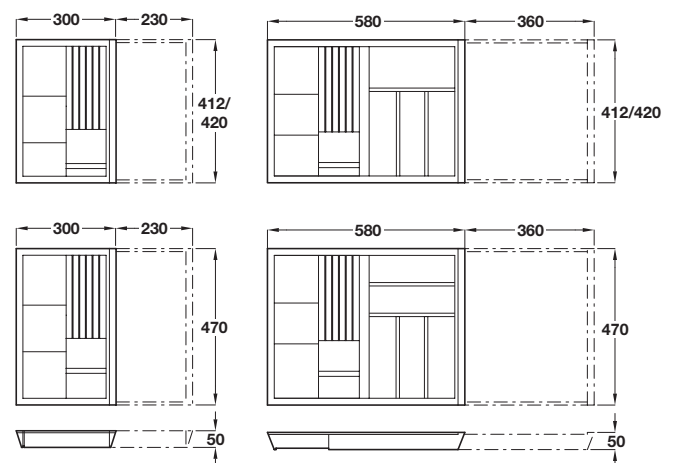

# Drawer Inserts

### Wooden cutlery inserts

Expanding two layer design, ideal for in-framed or bespoke kitchens  
Suitable for 400\*-600 mm or 800-1000 mm drawer widths.

\*450-600 mm if framed unit used.

Made of solid European oak or light beech, clear lacquered

### eXTray expanding cutlery insert

- Insert has two layers - bottom layer slides out to fit drawer width
- Layers can be screw fixed together in preferred position using screw hole at front and back of drawer insert, if required
- **Note:** Bottom layer only slides out in one direction, as shown
- Three depths and two widths available
- Clear lacquered oak or beech

Photo shows:  
Light beech  
470 mm depth

Insert width/To fit drawer width	European oak	Light beech
<b>412 mm deep, to suit 440 mm deep oak drawers (refer page 73)</b>		
300-530 mm/400-600 mm	556.98.421	-
580-940 mm/800-1000 mm	556.98.422	-
<b>420 mm deep, to suit 450 mm deep drawer</b>		
300-530 mm/400-600 mm	556.98.401	556.98.301
580-940 mm/800-1000 mm	556.98.402	556.98.302
<b>470 mm deep, to suit 500 mm deep drawer</b>		
300-530 mm/400-600 mm	556.98.411	556.98.311
580-940 mm/800-1000 mm	556.98.412	556.98.312