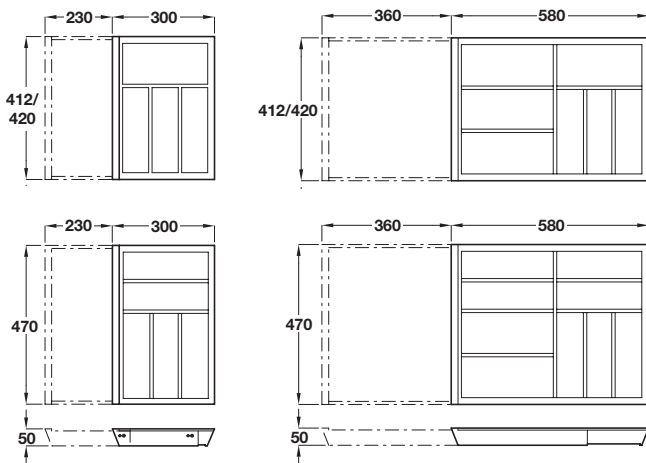

# Drawer Inserts

### Wooden cutlery inserts

Expanding two layer design, ideal for in-framed or bespoke kitchens  
Suitable for 400\*-600 mm or 800-1000 mm drawer widths.

\*450-600 mm if framed unit used.

Made of solid European oak or light beech, clear lacquered

### eXTray expanding cutlery insert

- Insert has two layers - bottom layer slides out to fit drawer width
- Layers can be screw fixed together in preferred position using screw hole at front and back of drawer insert, if required
- **Note:** Bottom layer only slides out in one direction, as shown
- Three depths and two widths available
- Clear lacquered oak or beech

Photo shows:  
Light beech  
470 mm depth

Insert width/To fit drawer width	European oak	Light beech
<b>412 mm deep, to suit 440 mm deep oak drawers (refer page 73)</b>		
300-530 mm/400-600 mm	556.98.421	-
580-940 mm/800-1000 mm	556.98.422	-
<b>420 mm deep, to suit 450 mm deep drawer</b>		
300-530 mm/400-600 mm	556.98.401	556.98.301
580-940 mm/800-1000 mm	556.98.402	556.98.302
<b>470 mm deep, to suit 500 mm deep drawer</b>		
300-530 mm/400-600 mm	556.98.411	556.98.311
580-940 mm/800-1000 mm	556.98.412	556.98.312