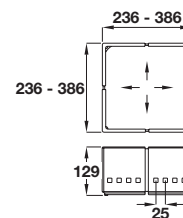

CuisioFLEX drawer insert set

- Set of two or three expandable plastic frames, with non-slip feet
- 236-386 mm deep/wide, for use in all popular drawer sizes and styles
- Set of 3 suitable for min. 800 mm drawer widths
- Corners in aluminium-grey, middle sections in frosted green or white

- Set of two or three expandable plastic frames, with non-slip feet
- 236-386 mm deep/wide, for use in all popular drawer sizes and styles
- Set of 3 suitable for min. 800 mm drawer widths
- Corners in white, middle sections in frosted white

White corners	Frosted white mid sections
Set of 2	556.81.772
Set of 3	556.81.773

Order qty: 1 set

TCH-FF 2010, HUK. Dimensional data not binding. We reserve the right to alter specifications without notice.