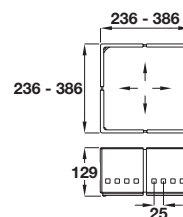

CuisioFLEX drawer insert set

- Set of two or three expandable plastic frames, with non-slip feet
- 236-386 mm deep/wide, for use in all popular drawer sizes and styles
- Set of 3 suitable for min. 800 mm drawer widths
- Corners in aluminium-grey, middle sections in frosted green or white

Aluminium-grey corners	Mid sections		
	frosted green	frosted white	frosted graphite
Set of 2	556.81.502	556.81.572	556.81.532
Set of 3	556.81.503	556.81.573	556.81.533

Order qty: 1 set

CuisioFLEX drawer insert set

- Set of two or three expandable plastic frames, with non-slip feet
- 236-386 mm deep/wide, for use in all popular drawer sizes and styles
- Set of 3 suitable for min. 800 mm drawer widths
- Corners in white, middle sections in frosted white

White corners	Frosted white mid sections
Set of 2	556.81.772
Set of 3	556.81.773

Order qty: 1 set

TCH-FF 2010, HUK. Dimensional data not binding. We reserve the right to alter specifications without notice.