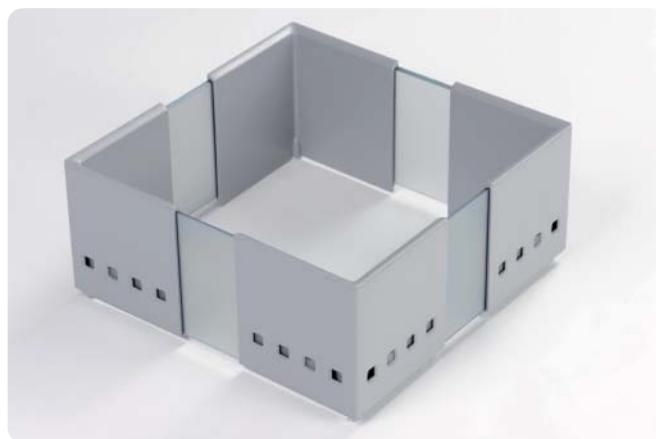

CuisioFLEX drawer inserts

For organising plates, dishes, pots, pans, packets, jars and other kitchen items.

Telescopic design makes these inserts exceptionally flexible and can be used in all popular drawer sizes and styles.

CuisioFLEX drawer insert set

- Set of two or three expandable plastic frames, with non-slip feet
- 236-386 mm deep/wide, for use in all popular drawer sizes and styles
- Set of 3 suitable for min. 800 mm drawer widths
- Corners in aluminium-grey, middle sections in frosted green or white

Aluminium-grey corners	Mid sections		
	frosted green	frosted white	frosted graphite
Set of 2	556.81.502	556.81.572	556.81.532
Set of 3	556.81.503	556.81.573	556.81.533

Order qty: 1 set

CuisioFLEX drawer insert set

- Set of two or three expandable plastic frames, with non-slip feet
- 236-386 mm deep/wide, for use in all popular drawer sizes and styles
- Set of 3 suitable for min. 800 mm drawer widths
- Corners in white, middle sections in frosted white