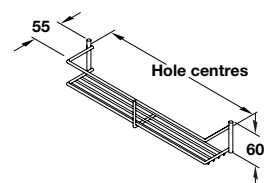

\* 1500 mm length railing with square profile

**Railings**

- Suitable for baskets shown on this page as an alternative to screw fixing
- Steel

Length	No. of hooks	Cat. No.
500 mm	4	545.20.205
1500 mm	14	545.20.215*

Order qty: Multiples of 2 pcs

**Shelf basket, 100 mm depth**

- Screw fixing
- Heavier gauge chrome-plated steel

Fixing hole centres	Cat. No.
300 mm	540.29.210
400 mm	540.29.220

Order qty: 1 pc

**Shelf basket, 225 mm depth**

- Screw fixing
- Heavier gauge chrome-plated steel

Fixing hole centres	Cat. No.
300 mm	540.29.230
400 mm	540.29.240

Order qty: 1 pc

**Spice and packet rack, one tier**

- Screw fixing
- Heavier gauge chrome-plated steel

Fixing hole centres	Cat. No.
300 mm	543.12.210
400 mm	543.12.211

Order qty: 1 pc

TCH-FF 2010, HUK. Dimensional data not binding. We reserve the right to alter specifications without notice.