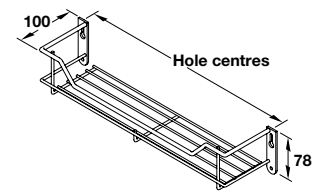

\* 1500 mm length railing with square profile

**Railings**

- Suitable for baskets shown on this page as an alternative to screw fixing
- Steel

Length	No. of hooks	Cat. No.
500 mm	4	545.20.205
1500 mm	14	545.20.215*

Order qty: Multiples of 2 pcs

**Shelf basket, 100 mm depth**

- Screw fixing
- Heavier gauge chrome-plated steel

Fixing hole centres	Cat. No.
300 mm	540.29.210
400 mm	540.29.220

Order qty: 1 pc

**Shelf basket, 225 mm depth**

- Screw fixing
- Heavier gauge chrome-plated steel

Fixing hole centres	Cat. No.
300 mm	540.29.230
400 mm	540.29.240

Order qty: 1 pc

**Spice and packet rack, one tier**

- Screw fixing
- Heavier gauge chrome-plated steel

Fixing hole centres	Cat. No.
300 mm	543.12.210
400 mm	543.12.211

Order qty: 1 pc

TCH-FF 2010, HUK. Dimensional data not binding. We reserve the right to alter specifications without notice.