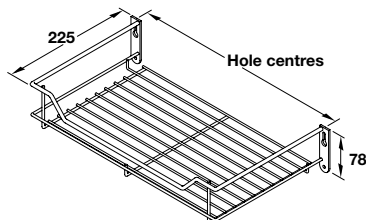

\* 1500 mm length railing with square profile

**Railings**

- Suitable for baskets shown on this page as an alternative to screw fixing
- Steel

Length	No. of hooks	Cat. No.
500 mm	4	545.20.205
1500 mm	14	545.20.215*

Order qty: Multiples of 2 pcs

**Shelf basket, 100 mm depth**

- Screw fixing
- Heavier gauge chrome-plated steel

Fixing hole centres	Cat. No.
300 mm	540.29.210
400 mm	540.29.220

Order qty: 1 pc

**Shelf basket, 225 mm depth**

- Screw fixing
- Heavier gauge chrome-plated steel

Fixing hole centres	Cat. No.
300 mm	540.29.230
400 mm	540.29.240

Order qty: 1 pc

**Spice and packet rack, one tier**

- Screw fixing
- Heavier gauge chrome-plated steel

Fixing hole centres	Cat. No.
300 mm	543.12.210
400 mm	543.12.211

Order qty: 1 pc

TCH-FF 2010, HUK. Dimensional data not binding. We reserve the right to alter specifications without notice.