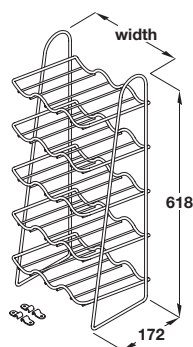

Wine rack

- Fits into a standard 300 or 500 mm wide cabinet with reduced depth
- Can also be fixed to a shelf for pulling out of a wider cabinet with hinged or fixed door panel
- Ample fixing points provided for adequate safety
- Chrome-plated steel

For cabinet width	Width	No. of bottles	Cat. No.
300 mm	256 mm	15	541.94.200
500 mm	456 mm	25	541.94.202

Order qty: 1 pc

Wine rack, single shelf

- 4x supports and fixings included
- Chrome-plated steel

For cabinet width	Width	No. of bottles	Cat. No.
150 mm	112 mm	1	541.90.220
300 mm	260 mm	3	541.90.230
400 mm	360 mm	4	541.90.240
500 mm	460 mm	5	541.90.250
600 mm	560 mm	6	541.90.260

Order qty: 1 pc

Wine glass rack

- Two depths available; for mounting in wall mounted or base mounted cabinets
- Fixing clips included
- Chrome-plated steel

For wall mounted cabinets, min. 260 mm built-in depth				
For cabinet width	Width	Glass columns	No. of clips	Cat. No.
150 mm	100 mm	1	2	544.10.200
300 mm	220 mm	2	2	544.10.202
400 mm	340 mm	3	4	544.10.203
500 mm	460 mm	4	4	544.10.204