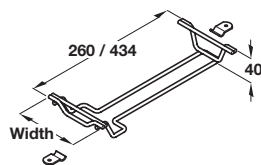

Wine rack

- Fits into a standard 300 or 500 mm wide cabinet with reduced depth
- Can also be fixed to a shelf for pulling out of a wider cabinet with hinged or fixed door panel
- Ample fixing points provided for adequate safety
- Chrome-plated steel

For cabinet width	Width	No. of bottles	Cat. No.
300 mm	256 mm	15	541.94.200
500 mm	456 mm	25	541.94.202

Order qty: 1 pc

Wine rack, single shelf

- 4x supports and fixings included
- Chrome-plated steel

For cabinet width	Width	No. of bottles	Cat. No.
150 mm	112 mm	1	541.90.220
300 mm	260 mm	3	541.90.230
400 mm	360 mm	4	541.90.240
500 mm	460 mm	5	541.90.250
600 mm	560 mm	6	541.90.260

Order qty: 1 pc

Wine glass rack

- Two depths available; for mounting in wall mounted or base mounted cabinets
- Fixing clips included
- Chrome-plated steel

For wall mounted cabinets, min. 260 mm built-in depth				
For cabinet width	Width	Glass columns	No. of clips	Cat. No.
150 mm	100 mm	1	2	544.10.200
300 mm	220 mm	2	2	544.10.202
400 mm	340 mm	3	4	544.10.203
500 mm	460 mm	4	4	544.10.204