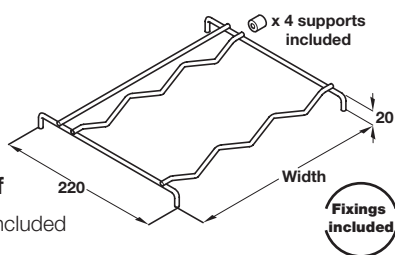

Wine rack

- Fits into a standard 300 or 500 mm wide cabinet with reduced depth
- Can also be fixed to a shelf for pulling out of a wider cabinet with hinged or fixed door panel
- Ample fixing points provided for adequate safety
- Chrome-plated steel

For cabinet width	Width	No. of bottles	Cat. No.
300 mm	256 mm	15	541.94.200
500 mm	456 mm	25	541.94.202

Order qty: 1 pc

Wine rack, single shelf

- 4x supports and fixings included
- Chrome-plated steel

For cabinet width	Width	No. of bottles	Cat. No.
150 mm	112 mm	1	541.90.220
300 mm	260 mm	3	541.90.230
400 mm	360 mm	4	541.90.240
500 mm	460 mm	5	541.90.250
600 mm	560 mm	6	541.90.260

Order qty: 1 pc

Wine glass rack

- Two depths available; for mounting in wall mounted or base mounted cabinets
- Fixing clips included
- Chrome-plated steel

For wall mounted cabinets, min. 260 mm built-in depth				
For cabinet width	Width	Glass columns	No. of clips	Cat. No.
150 mm	100 mm	1	2	544.10.200
300 mm	220 mm	2	2	544.10.202
400 mm	340 mm	3	4	544.10.203
500 mm	460 mm	4	4	544.10.204