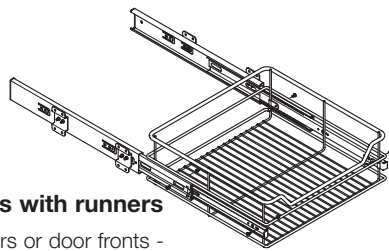

## Pull out storage unit, 45 degree

- For 300 mm cabinet width
- Handed - left hand shown
- For cabinets with angled door fronts
- Set includes:
  - 2x Polished chrome-plated steel linear baskets
  - 2 pairs x Full extension ball bearing runners, galvanized steel with integrated soft close mechanism included
- Door front fixing brackets included

## Pull out vegetable baskets with runners

- For cabinets with hinged doors or door fronts - **order door front fixing set separately for cabinets with door fronts**
- Chrome linear interstacking baskets
- Compact packaging
- Set includes:
  - 2x Polished chrome-plated steel linear baskets
  - 2 pairs x Full extension ball bearing runners, galvanized steel with integrated soft close mechanism included
- Suitable for 16-20 mm thick cabinets