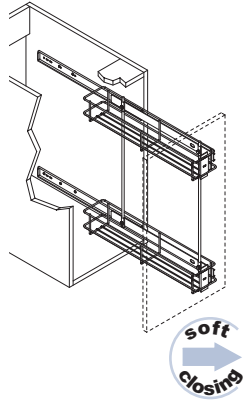

## Pull out storage unit

- For 150 mm minimum cabinet width
- Right handed only
- Set includes:
  - 1x Hanging frame, right handed, chrome-plated steel
  - 2x Ball bearing runners, galvanized steel with integrated soft close mechanism included
  - 2x Door brackets, silver chrome-plated steel
  - 2x Storage baskets, chrome-plated steel
- Fixings included

For 150 mm cabinet width	Cat. No.	
Right hand only	545.25.200	
Acrylic inserts - 1 pair	White	Black
	545.25.790	545.25.390

Order qty: 1 pc

## Pull out storage unit, 45 degree

- For 300 mm cabinet width
- Handed - left hand shown
- For cabinets with angled door fronts
- Set includes:
  - 2x Polished chrome-plated steel linear baskets
  - 2 pairs x Full extension ball bearing runners, galvanized steel with integrated soft close mechanism included
- Door front fixing brackets included