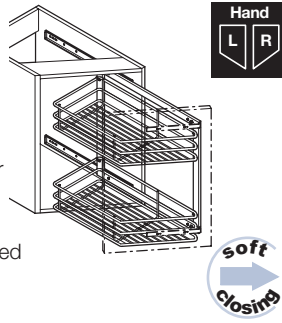

## Pull out storage unit

- For 150 mm minimum cabinet width
- Right handed only
- Set includes:
  - 1x Hanging frame, right handed, chrome-plated steel
  - 2x Ball bearing runners, galvanized steel with integrated soft close mechanism included
  - 2x Door brackets, silver chrome-plated steel
  - 2x Storage baskets, chrome-plated steel
- Fixings included

For 150 mm cabinet width	Cat. No.	
Right hand only	545.25.200	
Acrylic inserts - 1 pair	White	Black
	545.25.790	545.25.390

Order qty: 1 pc

## Pull out storage unit, 45 degree

- For 300 mm cabinet width
- Handed - left hand shown
- For cabinets with angled door fronts
- Set includes:
  - 2x Polished chrome-plated steel linear baskets
  - 2 pairs x Full extension ball bearing runners, galvanized steel with integrated soft close mechanism included
- Door front fixing brackets included