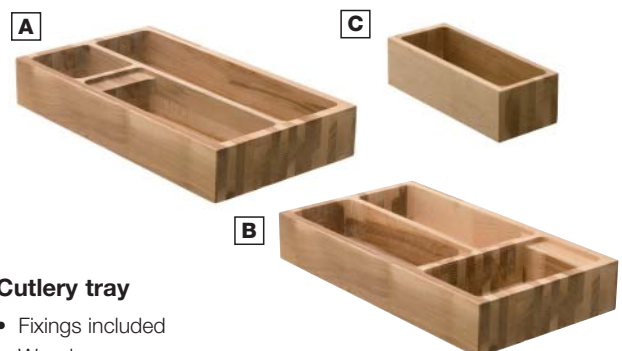

Wire plate and pan rack

- Plate rack holds 14 plates
- Pan rack holds 7 pans
- Fixings included
- Polished chrome-plated steel

Plate rack shown

	Width x depth x height	Cat. No.
Plate rack	425 x 225 x 105 mm	556.97.213
Pan rack	425 x 225 x 160 mm	556.97.214

Order qty: 1 pc

Wire ladle tray

- Fixings included
- Polished chrome-plated steel

Width x depth x height	Cat. No.
425 x 165 x 70 mm	556.97.220

Order qty: 1 pc

Wire bottle rack

- Holds 8 bottles
- Stackable, for free standing on worktops or for putting in chrome wire basket, shown left
- Fixings included
- Polished chrome-plated steel

Width x depth x height	Cat. No.
420 x 240 x 243 mm	541.97.220

Order qty: 1 pc

Cutlery tray

- Fixings included
- Wood

	Width x depth x height	Cat. No.
Cutlery tray A	420 x 240 x 70 mm	556.97.330
Cutlery tray B	420 x 240 x 70 mm	556.97.331
Cutlery tray C	240 x 100 x 70 mm	556.97.332