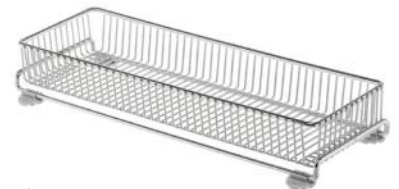

Pull out chrome wire basket

- For hinged door cabinets* or for cabinets with door fronts
- *Suitable for use with 90° hinges, if 170° hinges are used hinges should be positioned either above or under basket position
- Seven different basket widths to suit 400 to 1000 mm cabinet widths with 16 mm or 18 mm board thickness
- Set includes 1x linear chrome wire storage basket, 180 mm high, 1x pair concealed full extension runners and fitting instructions
- Runners are soft closing
- Polished chrome-plated steel baskets, galvanized steel runners
- **Order door front fixing brackets separately if required**

Order qty: 1 pc

Wire spice rack

- 4 large and 4 small condiment jars included
- Fixings included
- Polished chrome-plated steel

Width x depth x height	Cat. No.
245 x 115 x 170 mm	556.97.201

Order qty: 1 pc

Wire plate and pan rack

- Plate rack holds 14 plates
- Pan rack holds 7 pans
- Fixings included
- Polished chrome-plated steel

Plate rack shown

	Width x depth x height	Cat. No.
Plate rack	425 x 225 x 105 mm	556.97.213
Pan rack	425 x 225 x 160 mm	556.97.214

Order qty: 1 pc

Wire ladle tray

- Fixings included
- Polished chrome-plated steel

Width x depth x height	Cat. No.
425 x 165 x 70 mm	556.97.220

Order qty: 1 pc

Wire bottle rack

- Holds 8 bottles
- Stackable, for free standing on worktops or for putting in chrome wire basket, shown left
- Fixings included
- Polished chrome-plated steel