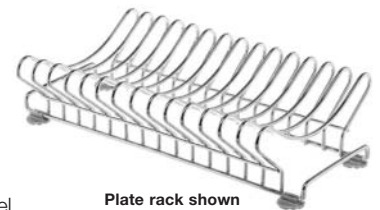

Order qty: 1 pc

Wire spice rack

- 4 large and 4 small condiment jars included
- Fixings included
- Polished chrome-plated steel

Width x depth x height	Cat. No.
245 x 115 x 170 mm	556.97.201

Order qty: 1 pc

Wire plate and pan rack

- Plate rack holds 14 plates
- Pan rack holds 7 pans
- Fixings included
- Polished chrome-plated steel

Plate rack shown

	Width x depth x height	Cat. No.
Plate rack	425 x 225 x 105 mm	556.97.213
Pan rack	425 x 225 x 160 mm	556.97.214

Order qty: 1 pc

Wire ladle tray

- Fixings included
- Polished chrome-plated steel

Width x depth x height	Cat. No.
425 x 165 x 70 mm	556.97.220

Order qty: 1 pc

Wire bottle rack

- Holds 8 bottles
- Stackable, for free standing on worktops or for putting in chrome wire basket, shown left
- Fixings included
- Polished chrome-plated steel