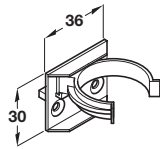

Plinth clip and bracket

- Screw fixing
- Plastic

Finish	Cat. No.
Black	637.96.371

Order qty: Multiples of 50 pcs