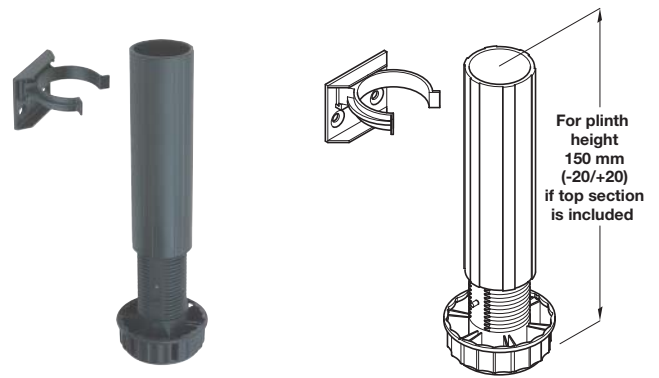

Plinth feet set, leg set only

- For plinth height 150 mm
- Black plastic
- Order top section shown on page 234 separately, as required

Item	No. of items included
Foot and shaft	4 pcs
Plinth clip and bracket	2 pcs
Cat. No.	637.96.323

Order qty: Multiples of 50 sets