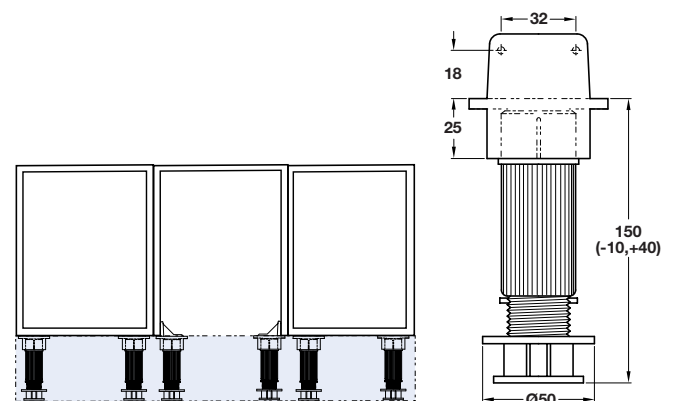

Adjustable plinth set

- Consists of:
  - 4x foot and shaft section
  - 4x plinth bracket
- For use where cabinets have no bases
- Black plastic

Finish	Cat. No.
Black plastic	637.97.300

Order qty: Multiples of 30 sets

TCH-FF 2010, HUK. Dimensional data not binding. We reserve the right to alter specifications without notice.