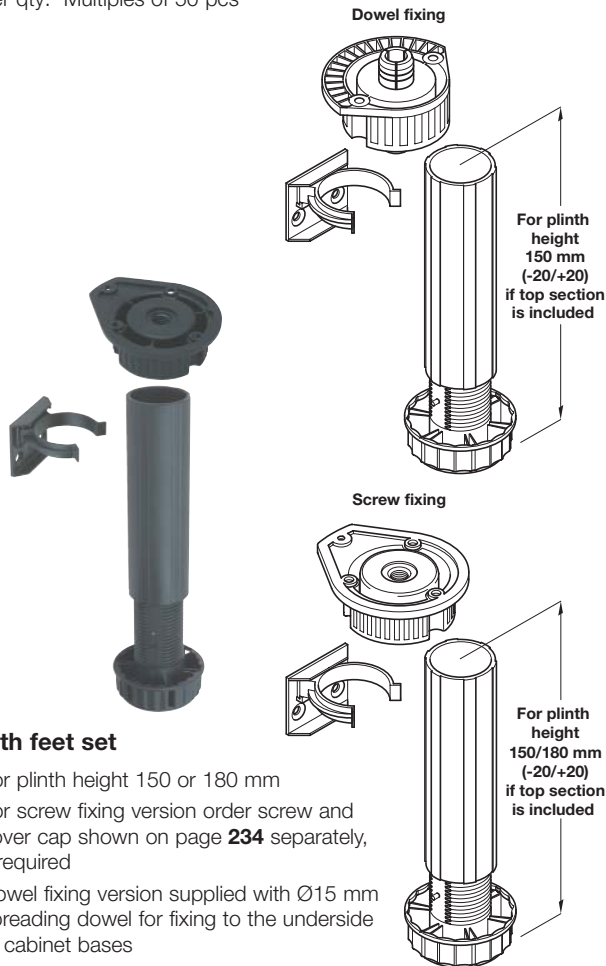

### Plinth foot set

- For plinth height 150 or 180 mm
- For screw fixing version order screw and cover cap shown on page 234 separately, if required
- Dowel fixing version supplied with Ø15 mm spreading dowel for fixing to the underside of cabinet bases
- Black plastic

Item	Screw fixing	Dowel fixing
Top section	4 pcs	-
Top section	-	4 pcs
Foot and shaft	4 pcs	4 pcs
Plinth clip and bracket	2 pcs	2 pcs
For 150 mm plinth height	637.96.303	637.96.313
For 180 mm plinth height	637.96.304*	

### Plinth feet set, leg set only

- For plinth height 150 mm
- Black plastic
- Order top section shown on page 234 separately, as required

Item	No. of items included
Foot and shaft	4 pcs
Plinth clip and bracket	2 pcs
Cat. No.	637.96.323

### Adjustable plinth set

- Consists of:
  - 4x foot and shaft section
  - 4x plinth bracket
- For use where cabinets have no bases
- Black plastic

Finish	Cat. No.
Black plastic	637.97.300

Order qty: Multiples of 30 sets