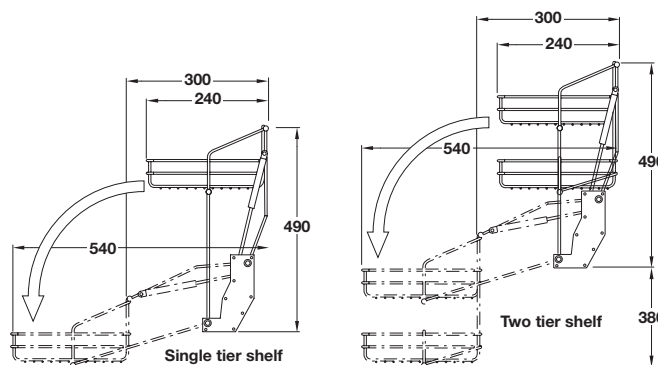

Ropox worktop bracket

- Manual suspension system offers simple and efficient mounting of worktops
- Movable 250 mm upward and downward in 42 mm increments
- White painted steel worktop bracket with aluminium wall bracket
- Consists of:
 - 1x worktop bracket
 - 1x wall fixing bracket

Finish	Cat. No.
White painted steel	287.75.700

Order qty: 1 set

Pull down wire shelf

- For easy access to wall cabinet contents
- Wire handle included with single tier version only
- Gas spring operated
- Chrome-plated steel

For cabinet width	Single tier	Two tier
500 mm	504.59.211	504.59.221
600 mm	504.59.212	504.59.222

Order qty: 1 set

Ropox wall cabinet bracket

- Manual suspension system offers simple and efficient mounting of cabinets
- Movable 250 mm upward and downward in 42 mm increments
- Set consists of:
 - 2x wall cupboard brackets
 - 2x wall fixing brackets
- Aluminium

Finish	Cat. No.
Aluminium	290.26.900

Order qty: 1 set

TCH-FF 2010, HUK. Dimensional data not binding. We reserve the right to alter specifications without notice.