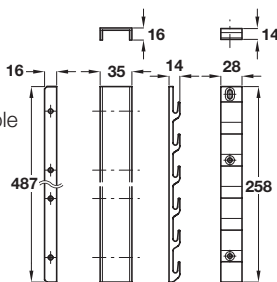

Ropox worktop bracket

- Manual suspension system offers simple and efficient mounting of worktops
- Movable 250 mm upward and downward in 42 mm increments
- White painted steel worktop bracket with aluminium wall bracket
- Consists of:
 - 1x worktop bracket
 - 1x wall fixing bracket

Finish	Cat. No.
White painted steel	287.75.700

Order qty: 1 set

Pull down wire shelf

- For easy access to wall cabinet contents
- Wire handle included with single tier version only
- Gas spring operated
- Chrome-plated steel

For cabinet width	Single tier	Two tier
500 mm	504.59.211	504.59.221
600 mm	504.59.212	504.59.222

Order qty: 1 set

Ropox wall cabinet bracket

- Manual suspension system offers simple and efficient mounting of cabinets
- Movable 250 mm upward and downward in 42 mm increments
- Set consists of:
 - 2x wall cupboard brackets
 - 2x wall fixing brackets
- Aluminium

Finish	Cat. No.
Aluminium	290.26.900

Order qty: 1 set

TCH-FF 2010, HUK. Dimensional data not binding. We reserve the right to alter specifications without notice.