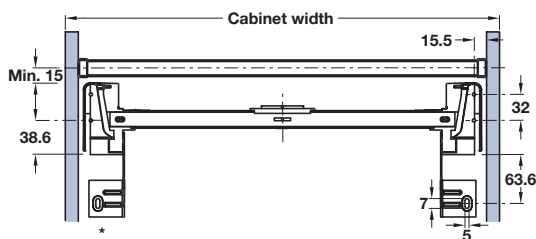

For cabinet width	Bins included	Cat. No.
500 mm	2x 8, 1x 32 litres	502.90.990
500 mm	2x 26 litres	502.90.991
500 mm	2x 32 litres	502.90.992
600 mm	2x 8, 2x 26 litres	502.90.993
600 mm	2x 8, 2x 32 litres	502.90.994

Order qty: 1 set

One2Five flexible hanging frame

- Suitable for use with DWD drawer runners shown below, as well as Blum TANDEMBOX
- Plastic and steel, grey RAL 7040

For cabinet width	15/16 mm board	18/19 mm board
400 mm	502.90.783	502.90.793
500 mm	502.90.785	502.90.795
600 mm	502.90.787	502.90.797
900 mm	502.90.789	502.90.799

Order qty: 1 pc

Dynamic runners, drawer sides and fixings

- Set includes 1x pair runners, 1x pair drawer sides and 2x pcs drawer front fixings and 1x pair adaptors for wooden drawer backs
- **Dynamic runners:** Full extension, galvanized steel runners with soft close mechanism, for gentle closing, 40 kg max. carrying capacity
- **Double wall metal drawer sides:** Alumetallic powder coated drawer sides, for use with One2Five hanging frame and Dynamic runners. Fixings are not included: 4x Ø 3.5 x 15 mm countersunk screws required
- **Drawer front fixings:** Screw fixing components, for attaching drawer front to drawer sides
- **Drawer adaptors:** Alumetallic powder coated adaptors, for use with 86 mm high wooden drawer backs (drawer backs not included)

For drawer depth	Cat. No.
500 mm	559.75.805

Order qty: 1 set

Waste bin container

- With carrying handles that also hold bin liners in place
- Plastic, grey RAL 7040

Capacity	Width x depth x height	Cat. No.
8 litres	230 x 152 x 310 mm	502.90.501
17 litres	306 x 230 x 310 mm	502.90.502
26 litres	306 x 230 x 450 mm	502.90.503
32 litres	306 x 230 x 560 mm	502.90.504