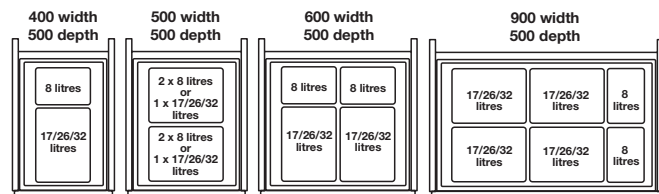

One2Five flexible hanging frame

- Suitable for use with DWD drawer runners shown below, as well as Blum TANDEMBOX
- Plastic and steel, grey RAL 7040

For cabinet width	15/16 mm board	18/19 mm board
400 mm	502.90.783	502.90.793
500 mm	502.90.785	502.90.795
600 mm	502.90.787	502.90.797
900 mm	502.90.789	502.90.799

Order qty: 1 pc