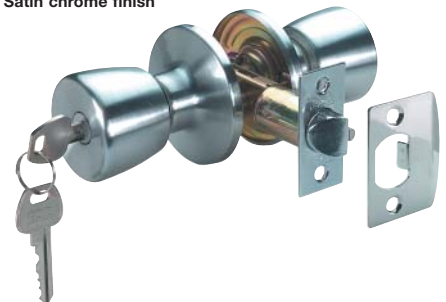

**Items A-D.**  
 Steel base material added

**A Passage knob set**

- **Operation:** Free both sides
- **Backset:** 70 mm
- **Keys:** Nil
- **Finishes:** Brass or satin finished steel

Finish	Cat. No.
Polished brass	911.64.209
Satin chrome	911.64.210

Order qty: 1 set

Satin chrome finish

**B Privacy lock knob set**

- **Operation:** Outside free, unless locked inside with emergency release. Inside lockable with snib
- **Backset:** 70 mm
- **Keys:** One emergency release
- **Finishes:** Brass or satin finished steel

Finish	Cat. No.
Polished brass	911.64.211
Satin chrome	911.64.212

Order qty: 1 set

Polished brass finish

**C Entrance lock knob set**

- **Operation:** Key from outside. Snib from inside
- **Backset:** 70 mm
- **Keys:** 2 no.
- **Finishes:** Brass or satin finished steel

Finish	Cat. No.
Polished brass	911.64.213
Satin chrome	911.64.214

Order qty: 1 set

Text removed

Satin chrome finish

**D Dummy door knob**

- **Operation:** None, fixed dead
- **Backset:** To requirements
- **Finishes:** Polished brass or satin chrome finished steel