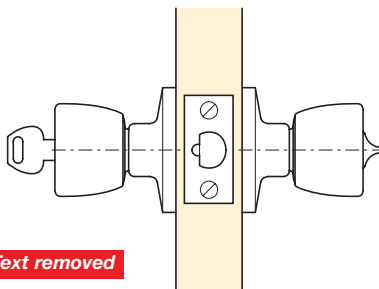

C Entrance lock knob set

- **Operation:** Key from outside. Snib from inside
- **Backset:** 70 mm
- **Keys:** 2 no.
- **Finishes:** Brass or satin finished steel

Finish	Cat. No.
Polished brass	911.64.213
Satin chrome	911.64.214

Order qty: 1 set

Text removed