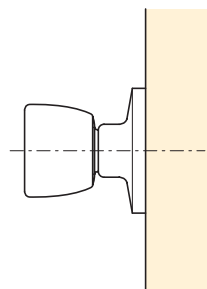

Order qty: 1 set

Satin chrome finish

**B Privacy lock knob set**

- **Operation:** Outside free, unless locked inside with emergency release. Inside lockable with snib
- **Backset:** 70 mm
- **Keys:** One emergency release
- **Finishes:** Brass or satin finished steel

Finish	Cat. No.
Polished brass	911.64.211
Satin chrome	911.64.212

Order qty: 1 set

Polished brass finish

**C Entrance lock knob set**

- **Operation:** Key from outside. Snib from inside
- **Backset:** 70 mm
- **Keys:** 2 no.
- **Finishes:** Brass or satin finished steel

Finish	Cat. No.
Polished brass	911.64.213
Satin chrome	911.64.214

Order qty: 1 set

Text removed

Satin chrome finish

**D Dummy door knob**

- **Operation:** None, fixed dead
- **Backset:** To requirements
- **Finishes:** Polished brass or satin chrome finished steel

Finish	Cat. No.
Polished brass	911.64.241
Satin chrome	911.64.242

Order qty: 1 pc

Satin chrome finish

TCH-A1 2008, HUK. Dimensional data not binding. We reserve the right to alter specifications without notice.