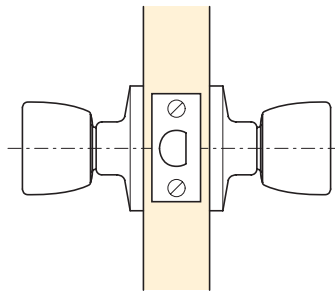

**Items A-D.**  
 Steel base material added

**A Passage knob set**

- **Operation:** Free both sides
- **Backset:** 70 mm
- **Keys:** Nil
- **Finishes:** Brass or satin finished steel

Finish	Cat. No.
Polished brass	911.64.209
Satin chrome	911.64.210

Order qty: 1 set

Satin chrome finish

**B Privacy lock knob set**

- **Operation:** Outside free, unless locked inside with emergency release. Inside lockable with snib
- **Backset:** 70 mm
- **Keys:** One emergency release
- **Finishes:** Brass or satin finished steel

Finish	Cat. No.
Polished brass	911.64.211
Satin chrome	911.64.212

Order qty: 1 set

Polished brass finish

**C Entrance lock knob set**

- **Operation:** Key from outside. Snib from inside
- **Backset:** 70 mm
- **Keys:** 2 no.
- **Finishes:** Brass or satin finished steel