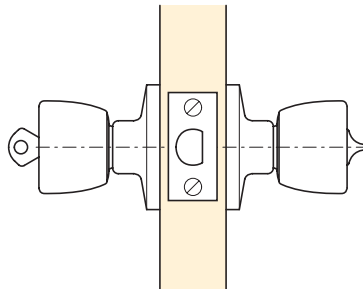

**Items A-D.**  
 Steel base material added

**A Passage knob set**

- **Operation:** Free both sides
- **Backset:** 70 mm
- **Keys:** Nil
- **Finishes:** Brass or satin finished steel

Finish	Cat. No.
Polished brass	911.64.209
Satin chrome	911.64.210

Order qty: 1 set

Satin chrome finish

**B Privacy lock knob set**

- **Operation:** Outside free, unless locked inside with emergency release. Inside lockable with snib
- **Backset:** 70 mm
- **Keys:** One emergency release
- **Finishes:** Brass or satin finished steel

Finish	Cat. No.
Polished brass	911.64.211
Satin chrome	911.64.212

Order qty: 1 set

Polished brass finish

**C Entrance lock knob set**

- **Operation:** Key from outside. Snib from inside
- **Backset:** 70 mm
- **Keys:** 2 no.
- **Finishes:** Brass or satin finished steel