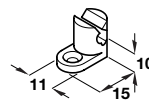

Width x Depth x Height	Cream-white	Chrome
535 x 424 x 120 mm	547.00.453	547.00.257

Order qty: 1 pc

Drawer runners: Shown on page 78

Item B.
Catalogue shows 535 mm
Correct dimension is
435 mm

B Wire surround, four sided

- Suitable for use as an interior drawer
- Cream-white epoxy coated or polished chrome-plated steel
- Order **fastening clips** or **blocks** and **roller runner** separately

Width x Depth x Height	Cream-white	Chrome
535 x 430 x 120 mm + 547.01.441 + 547.01.245		
535 x 430 x 120 mm	547.01.450	-

Order qty: 1 pc

C Fastening clip

- White plastic

Finish	Cat. No.
White	540.67.750

Order qty: 1 pc

D Fastening clip

- White plastic

Finish	Cat. No.
White	540.67.711

Order qty: 1 pc

E Fastening clip

- Plastic

Finish	Cat. No.
White	540.67.702

Order qty: 1 pc