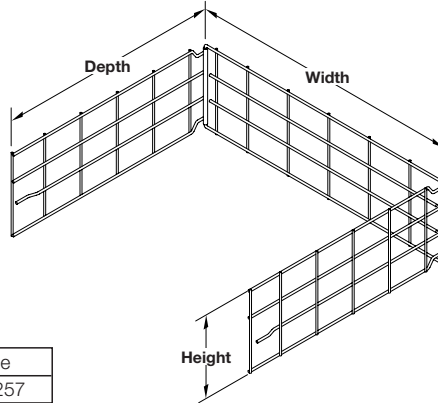

Discontinued ●

Discontinued when stock = 0 +

Drawer runners: Shown on page 78

A Wire surround, three sided

- Suitable for use with exterior cabinet doors or drawer fronts
- Cream-white epoxy coated or polished chrome-plated steel
- Order **fastening blocks** and **roller runners** with **front panel** bracket separately

Width x Depth x Height	Cream-white	Chrome
535 x 424 x 120 mm	547.00.453	547.00.257

Order qty: 1 pc

Drawer runners: Shown on page 78

Item B.
Catalogue shows 535 mm
Correct dimension is
435 mm

B Wire surround, four sided

- Suitable for use as an interior drawer
- Cream-white epoxy coated or polished chrome-plated steel
- Order **fastening clips** or **blocks** and **roller runner** separately

Width x Depth x Height	Cream-white	Chrome
535 x 430 x 120 mm + 547.01.441 + 547.01.245		
535 x 430 x 120 mm	547.01.450	-