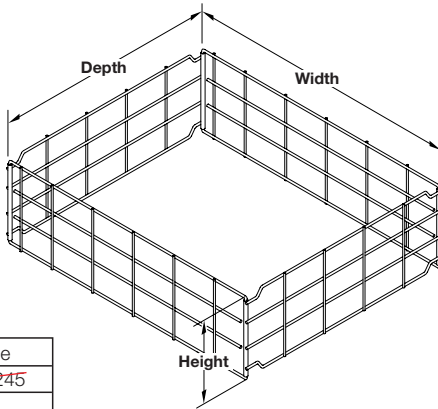

Discontinued ●

Discontinued when stock = 0 +

Drawer runners: Shown on page 78

A Wire surround, three sided

- Suitable for use with exterior cabinet doors or drawer fronts
- Cream-white epoxy coated or polished chrome-plated steel
- Order **fastening blocks** and **roller runners** with **front panel** bracket separately

Width x Depth x Height	Cream-white	Chrome
535 x 424 x 120 mm	547.00.453	547.00.257

Order qty: 1 pc

Drawer runners: Shown on page 78

Item B.
Catalogue shows 535 mm
Correct dimension is
435 mm

B Wire surround, four sided

- Suitable for use as an interior drawer
- Cream-white epoxy coated or polished chrome-plated steel
- Order **fastening clips** or **blocks** and **roller runner** separately

Width x Depth x Height	Cream-white	Chrome
535 x 430 x 120 mm + 547.01.441 + 547.01.245		
535 x 430 x 120 mm	547.01.450	-