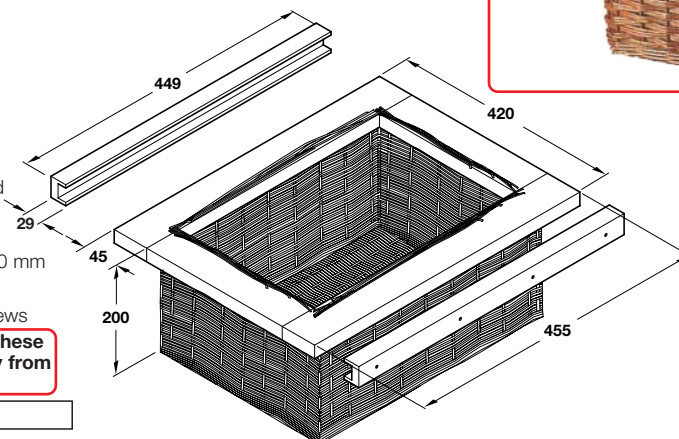

Item C.
Photo amended

Item C.
Text added

C Wicker basket and runner set

- Suitable for cabinet width 500 mm, board thickness 18/19 mm
- Set consists of:
 - 1x Natural wicker basket 420 x 455 x 200 mm
 - 1x Beech runners, pre-drilled
 - 8x Hospa Ø 4 x 30 mm countersunk screws

PLEASE NOTE: Due to the nature of these products, weave and colour may vary from product to product

Cat. No. 540.55.016

Order qty: 1 pc

We reserve the right to alter specifications without notice.

Dimensions in mm