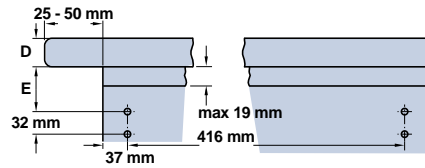

Dimensions required for flush fitting worktop

D	20 mm	30 mm	40 mm	50 mm
E	86 mm	76 mm	66 mm	66 mm

A Ironfix built-in ironing board

- For installation in the drawer space of most standard base cabinets
- When the drawer is opened the supports automatically extend
- Hinging front section permits trousers and shirts to be pulled easily over the board
- Internal cabinet width required; 362 - 500 mm
- Cabinet depth required; minimum 500 mm
- Complete set comprises:
 - 2 cabinet rails
 - 1 collapsible ironing board support system with pre-assembled 2-part extending runners
 - 1 folding ironing board
 - 1 ironing board cover
 - fixing materials
 - operating and mounting instructions
- White (RAL 9016) plastic-coated steel ironing board and sleeve arm
- White and grey striped cotton cover with a foam lining and an elastic gathering to ensure a good fit
- If required please order sleeve arm separately
- Replacement covers are available

Dimensions in mm