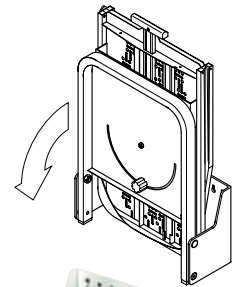

Dimensions required for flush fitting worktop

D	20 mm	30 mm	40 mm	50 mm
E	86 mm	76 mm	66 mm	66 mm

A Ironfix built-in ironing board

- For installation in the drawer space of most standard base cabinets
- When the drawer is opened the supports automatically extend
- Hinging front section permits trousers and shirts to be pulled easily over the board
- Internal cabinet width required; 362 - 500 mm
- Cabinet depth required; minimum 500 mm
- Complete set comprises:
 - 2 cabinet rails
 - 1 collapsible ironing board support system with pre-assembled 2-part extending runners
 - 1 folding ironing board
 - 1 ironing board cover
 - fixing materials
 - operating and mounting instructions
- White (RAL 9016) plastic-coated steel ironing board and sleeve arm
- White and grey striped cotton cover with a foam lining and an elastic gathering to ensure a good fit
- If required please order sleeve arm separately
- Replacement covers are available

Item	Cat. No.
Ironfix built-in ironing board	568.60.710
Replacement cover for ironing board	568.60.907
Sleeve arm	568.61.700
Replacement cover for sleeve arm	568.60.916

Order qty: 1 pc

B Ironfix wall mounting ironing board

- Available with or without covering hood
- With turning mechanism; swivel range 180°
- Can be locked in left, right or inclined position
- Complete set comprises:
 - 1 wall mounting bracket
 - 1 folding support
 - 1 folding ironing board
 - 1 ironing board cover
 - fixing materials
 - operating and mounting instructions
- White (RAL 9016) plastic-coated steel ironing board
- White and grey striped cotton cover with a foam lining and an elastic gathering to ensure a good fit
- White (RAL 9016) polystyrene covering hood
- Replacement covers are available