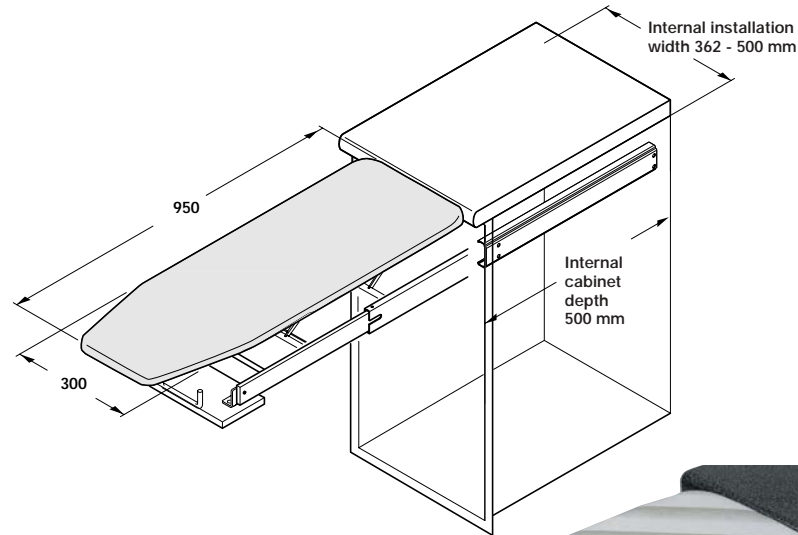

Dimensions required for flush fitting worktop

D	20 mm	30 mm	40 mm	50 mm
E	86 mm	76 mm	66 mm	66 mm

A Ironfix built-in ironing board

- For installation in the drawer space of most standard base cabinets
- When the drawer is opened the supports automatically extend
- Hinging front section permits trousers and shirts to be pulled easily over the board
- Internal cabinet width required; 362 - 500 mm
- Cabinet depth required; minimum 500 mm
- Complete set comprises:
 - 2 cabinet rails
 - 1 collapsible ironing board support system with pre-assembled 2-part extending runners
 - 1 folding ironing board
 - 1 ironing board cover
 - fixing materials
 - operating and mounting instructions
- White (RAL 9016) plastic-coated steel ironing board and sleeve arm
- White and grey striped cotton cover with a foam lining and an elastic gathering to ensure a good fit
- If required please order sleeve arm separately
- Replacement covers are available

Item	Cat. No.
Ironfix built-in ironing board	568.60.710
Replacement cover for ironing board	568.60.907
Sleeve arm	568.61.700
Replacement cover for sleeve arm	568.60.916

Order qty: 1 pc

B Ironfix wall mounting ironing board

- Available with or without covering hood
- With turning mechanism; swivel range 180°
- Can be locked in left, right or inclined position
- Complete set comprises:
 - 1 wall mounting bracket
 - 1 folding support
 - 1 folding ironing board
 - 1 ironing board cover
 - fixing materials
 - operating and mounting instructions
- White (RAL 9016) plastic-coated steel ironing board
- White and grey striped cotton cover with a foam lining and an elastic gathering to ensure a good fit
- White (RAL 9016) polystyrene covering hood
- Replacement covers are available

Dimensions in mm