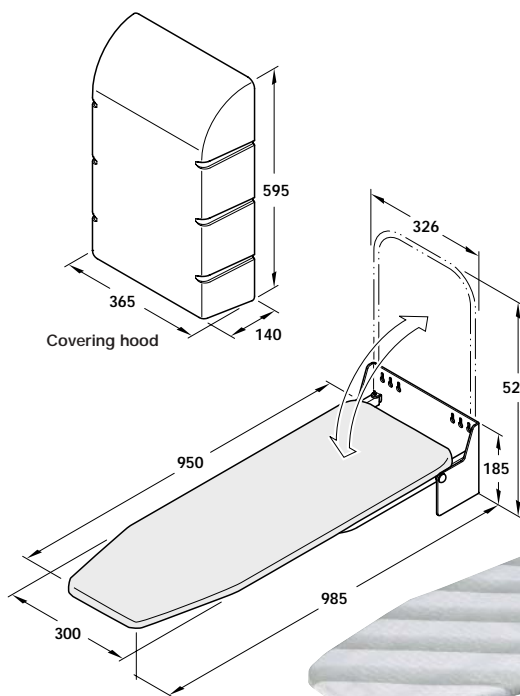

Dimensions required for flush fitting worktop

D	20 mm	30 mm	40 mm	50 mm
E	86 mm	76 mm	66 mm	66 mm

A Ironfix built-in ironing board

- For installation in the drawer space of most standard base cabinets
- When the drawer is opened the supports automatically extend
- Hinging front section permits trousers and shirts to be pulled easily over the board
- Internal cabinet width required; 362 - 500 mm
- Cabinet depth required; minimum 500 mm
- Complete set comprises:
 - 2 cabinet rails
 - 1 collapsible ironing board support system with pre-assembled 2-part extending runners
 - 1 folding ironing board
 - 1 ironing board cover
 - fixing materials
 - operating and mounting instructions
- White (RAL 9016) plastic-coated steel ironing board and sleeve arm
- White and grey striped cotton cover with a foam lining and an elastic gathering to ensure a good fit
- If required please order sleeve arm separately
- Replacement covers are available

Item	Cat. No.
Ironfix built-in ironing board	568.60.710
Replacement cover for ironing board	568.60.907
Sleeve arm	568.61.700
Replacement cover for sleeve arm	568.60.916

Order qty: 1 pc

B Ironfix wall mounting ironing board

- Available with or without covering hood
- With turning mechanism; swivel range 180°
- Can be locked in left, right or inclined position
- Complete set comprises:
 - 1 wall mounting bracket
 - 1 folding support
 - 1 folding ironing board
 - 1 ironing board cover
 - fixing materials
 - operating and mounting instructions
- White (RAL 9016) plastic-coated steel ironing board
- White and grey striped cotton cover with a foam lining and an elastic gathering to ensure a good fit
- White (RAL 9016) polystyrene covering hood
- Replacement covers are available

Dimensions in mm