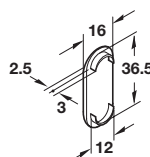

Important note: For safety reasons, the cabinet hangers must be fitted in the upper third of the cabinet.

Discontinued ●
Discontinued when stock = 0 +

C Cabinet hanger wall plate, double

- For use with concealed cabinet hanger
- Bright steel

Cat. No.	290.15.910
----------	------------

Order qty: 1 pc

D Cover caps for Ø 35 mm hole

- Soft plastic

Finish	Cat. No.
White	● 290.14.790

Order qty: 1 pc

Discontinued
Use alt. no. 290.36.780

E Cover caps for 12 x 36.5 mm hole

- Soft plastic or steel

Base material:	Soft plastic
Finish	Cat. No.
White	+ 290.14.795
Base material:	Steel
Finish	Cat. No.
Nickel-plated	290.14.796

Order qty: 1 pc

Dimensions in mm

We reserve the right to alter specifications without notice.