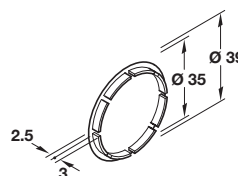

Important note: For safety reasons, the cabinet hangers must be fitted in the upper third of the cabinet.

Discontinued ●
Discontinued when stock = 0 +

C Cabinet hanger wall plate, double

- For use with concealed cabinet hanger
- Bright steel

Cat. No.	290.15.910
----------	------------

Order qty: 1 pc

D Cover caps for Ø 35 mm hole

- Soft plastic

Finish	Cat. No.
White	● 290.14.790

Order qty: 1 pc

Discontinued
Use alt. no. 290.36.780

E Cover caps for 12 x 36.5 mm hole

- Soft plastic or steel

Base material:	Soft plastic
Finish	Cat. No.
White	+ 290.14.795
Base material:	Steel
Finish	Cat. No.
Nickel-plated	290.14.796

Order qty: 1 pc

Dimensions in mm

We reserve the right to alter specifications without notice.