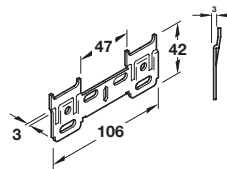

Important note: For safety reasons, the cabinet hangers must be fitted in the upper third of the cabinet.

Discontinued ●
Discontinued when stock = 0 +

C Cabinet hanger wall plate, double

- For use with concealed cabinet hanger
- Bright steel

Cat. No.	290.15.910
----------	------------

Order qty: 1 pc

D Cover caps for Ø 35 mm hole

- Soft plastic

Finish	Cat. No.
White	● 290.14.790

Order qty: 1 pc

Discontinued
Use alt. no. 290.36.780

E Cover caps for 12 x 36.5 mm hole

- Soft plastic or steel

Base material:	Soft plastic
Finish	Cat. No.
White	+ 290.14.795
Base material:	Steel
Finish	Cat. No.
Nickel-plated	290.14.796

Order qty: 1 pc

Dimensions in mm

We reserve the right to alter specifications without notice.