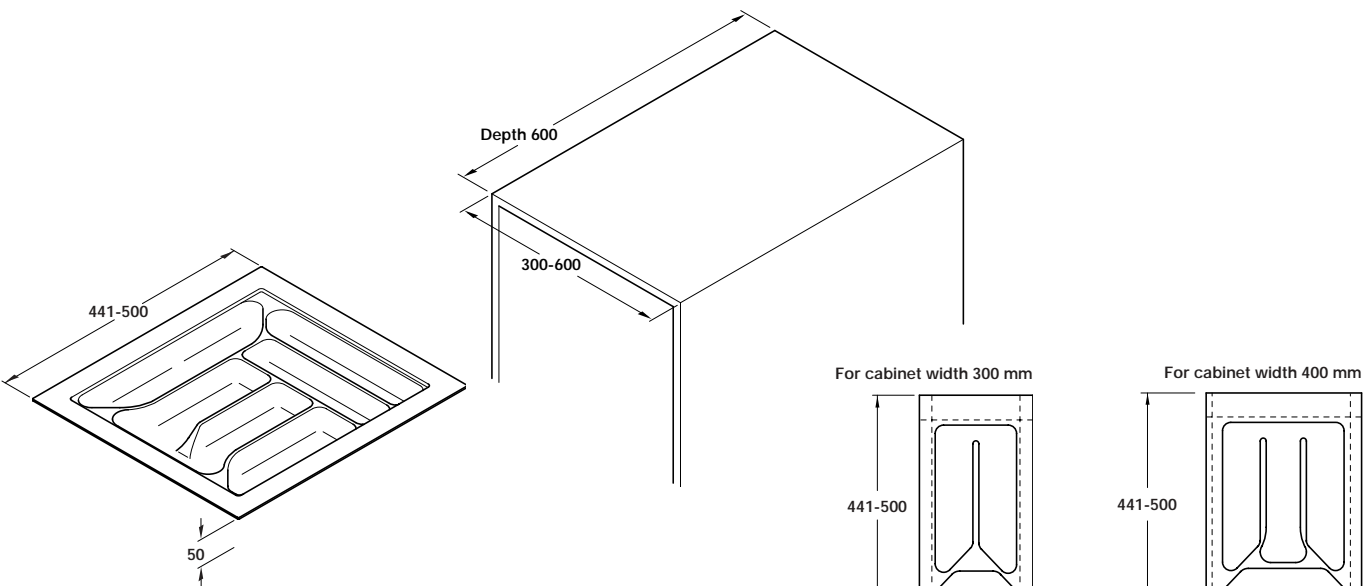

A Cutlery insert, 380-440 mm deep

- For cabinet depth 500 mm
- For cabinet widths from 300 mm to 600 mm
- With a generous border allowance for trimming to size
- This material is too sturdy to cut with just scissors or a sharp knife
- 3 mm thick plastic
- Cream-white vacuum formed plastic

For cabinet width	Cat. No.
300 mm	556.85.430
400 mm	556.85.440
500 mm	556.85.450
600 mm	556.85.460

Order qty: 1 pc

B Cutlery insert, 441-500 mm deep

- For cabinet depth 600 mm
- For cabinet widths from 300 mm to 600 mm
- With a generous border allowance for trimming to size
- This material is too sturdy to cut with just scissors or a sharp knife
- 3 mm thick plastic
- Cream-white vacuum formed plastic

For cabinet width	Cat. No.
300 mm	556.86.430
400 mm	556.86.440
500 mm	556.86.450
600 mm	556.86.460

Order qty: 1 pc

Dimensions in mm

We reserve the right to alter specifications without notice.