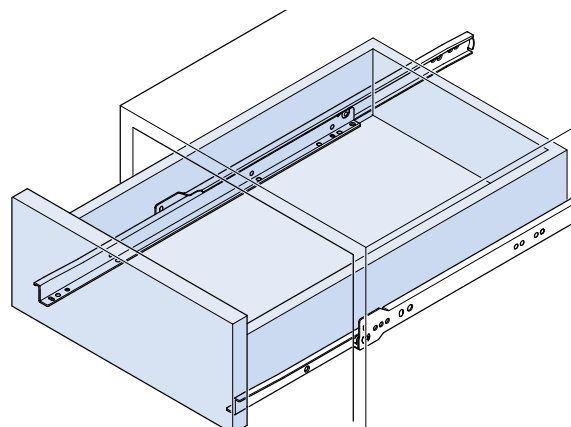

Item A.
Moved from 99/5.68B
catalogue page

A Drawer runners, single extension

- Base mounting
- **25 kg** carrying capacity
- Roller action; cabinet and drawer profiles have 1 plastic roller each
- Self-closing
- Epoxy coated steel

Installed Length 1	Extension Length 2	Cream-white
250 mm	170 mm	423.68.42

Order qty: 25 pairs

Old number for part number **423.68.125** is **421.86-0689**