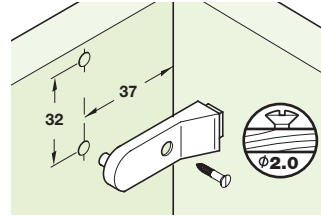

A Door stop

- With one dowel
- For series drilled holes
- Beige, white or brown plastic with soft PVC buffer

Finish	Cat. No
Beige	+ 356.29.442
White	356.29.746

Order qty: Multiples of 100 pcs

B Door stop

- With two dowels
- Transparent plastic with soft PVC buffer

Cat. No	356.34.400
---------	------------

Order qty: Multiples of 100 pcs

D Door stop

- With two dowels
- For series drilled holes
- Plastic with soft PVC buffer

Finish	Cat. No.
Beige	356.28.400
Cream white	356.28.710