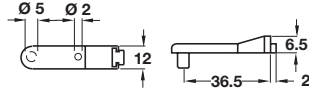

A Door stop

- With one dowel
- For series drilled holes
- Beige, white or brown plastic with soft PVC buffer

Finish	Cat. No
Beige	+ 356.29.442
White	356.29.746

Order qty: Multiples of 100 pcs

B Door stop

- With two dowels
- Transparent plastic with soft PVC buffer

Cat. No	356.34.400
---------	------------

Order qty: Multiples of 100 pcs

D Door stop

- With two dowels
- For series drilled holes
- Plastic with soft PVC buffer

Finish	Cat. No.
Beige	356.28.400
Cream white	356.28.710