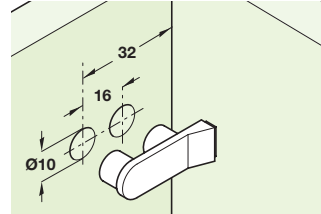

A Door stop

- With one dowel
- For series drilled holes
- Beige, white or brown plastic with soft PVC buffer

Finish	Cat. No
Beige	+ 356.29.442
White	356.29.746

Order qty: Multiples of 100 pcs

B Door stop

- With two dowels
- Transparent plastic with soft PVC buffer

Cat. No	356.34.400
---------	------------

Order qty: Multiples of 100 pcs

D Door stop

- With two dowels
- For series drilled holes
- Plastic with soft PVC buffer

Finish	Cat. No.
Beige	356.28.400
Cream white	356.28.710