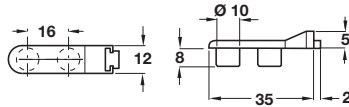

A Door stop

- With one dowel
- For series drilled holes
- Beige, white or brown plastic with soft PVC buffer

Finish	Cat. No
Beige	+ 356.29.442
White	356.29.746

Order qty: Multiples of 100 pcs

B Door stop

- With two dowels
- Transparent plastic with soft PVC buffer

Cat. No	356.34.400
---------	------------

Order qty: Multiples of 100 pcs

D Door stop

- With two dowels
- For series drilled holes
- Plastic with soft PVC buffer

Finish	Cat. No.
Beige	356.28.400
Cream white	356.28.710