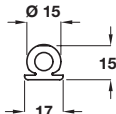

### A Spring shelf support

- For Ø 5 mm hole
- Wood shelf support slots into the shelf by making edge borings
- Consists of a plastic sleeve with a spring inside, which clicks the pin in and out
- Intentional leeway of the smooth pin doesn't damage the holes and allows to easily find off-lines holes

**Item A.**  
 Catalogue shows  
 white finish correct  
 finish is light grey

It is easy to adjust the position of the shelf; just pull back the self-locking clips, to click the pins out of the holes

Finish	Cat. No.
Light grey	282.84.500