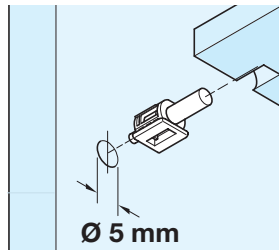

### A Spring shelf support

- For Ø 5 mm hole
- Wood shelf support slots into the shelf by making edge borings
- Consists of a plastic sleeve with a spring inside, which clicks the pin in and out
- Intentional leeway of the smooth pin doesn't damage the holes and allows to easily find off-lines holes

**Item A.**  
 Catalogue shows  
 white finish correct  
 finish is light grey

It is easy to adjust the position of the shelf; just pull back the self-locking clips, to click the pins out of the holes

Finish	Cat. No.
Light grey	282.84.500