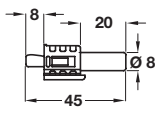

### A Spring shelf support

- For Ø 5 mm hole
- Wood shelf support slots into the shelf by making edge borings
- Consists of a plastic sleeve with a spring inside, which clicks the pin in and out
- Intentional leeway of the smooth pin doesn't damage the holes and allows to easily find off-lines holes

**Item A.**  
 Catalogue shows  
 white finish correct  
 finish is light grey

It is easy to adjust the position of the shelf; just pull back the self-locking clips, to click the pins out of the holes

Finish	Cat. No.
Light grey	282.84.500