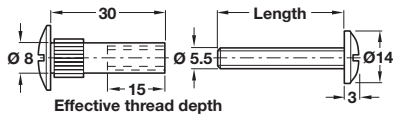

Discontinued ●
Discontinued when stock = 0 +

C M6 connecting screw, complete fitting

- With combi slot for PZ2 cross slot or flat-bladed screwdrivers
- Steel

For wood thickness	Length	Nickel-plated	Black
46-56 mm	30 mm	-	+ 267-05.304
56-66 mm	40 mm	-	+ 267-05.305
66-76 mm	50 mm	-	+ 267-05.306
76-86 mm	60 mm	+ 267-05.707	+ 267-05.307

Order qty: Multiples of 100 pcs

We reserve the right to alter specifications without notice.

Dimensions in mm