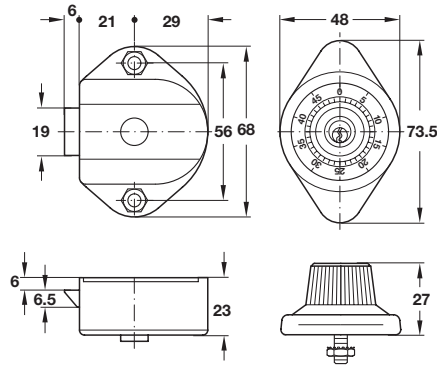

#### A Mastercombi lock with spring bolt

- Left handed
- Lock housing: Galvanized and chromated steel  
Housing cover: Stainless steel  
Knob: Rustproof black plastic  
Cylinder: Brass
- Accessories: 2 nuts and intergrated lock washer

Cat. No. 231.13.055

Order qty: 1 pc

#### B Control key

- For independant opening of the Mastercombi lock and for adjustment in new payment combination

Cat. No. 231.31.091

Order qty: 1 pc

#### C Strike plate

- For single panel doors
- For installation of Mastercombi in timber doors
- Nickel plated steel

Cat. No. 231.13.706

Order qty: 1 pc