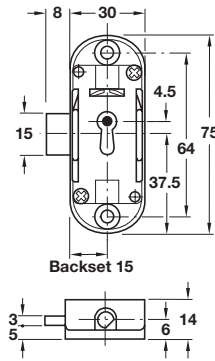

A Piccolo-Nova lock case

- For **lever bit key**
- Backset: **15 mm**
- Screw fixing
- Left or right handed
- Zinc alloy lock case
- **Accessories:** Order decorative key separately

Cat. No.		
Finish	Left	Right
Nickel-plated	-	225.56.609
Antique brass	-	225.56.003

Order qty: 1 pc

Right hand shown

B Piccolo-Nova lock case

- For **lever bit key**
- Backset: **25 mm**
- Screw fixing
- Left or right handed
- Zinc alloy lock case
- **Accessories:** Order decorative key separately

Cat. No.		
Finish	Left	Right
Brass-plated	-	225.56.510

Order qty: 1 pc

Right hand shown