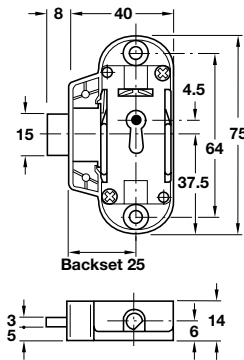

A Piccolo-Nova lock case

- For **lever bit key**
- Backset: **15 mm**
- Screw fixing
- Left or right handed
- Zinc alloy lock case
- **Accessories:** Order decorative key separately

Cat. No.		
Finish	Left	Right
Nickel-plated	-	225.56.609
Antique brass	-	225.56.003

Order qty: 1 pc

Right hand shown

B Piccolo-Nova lock case

- For **lever bit key**
- Backset: **25 mm**
- Screw fixing
- Left or right handed
- Zinc alloy lock case
- **Accessories:** Order decorative key separately

Cat. No.		
Finish	Left	Right
Brass-plated	-	225.56.510

Order qty: 1 pc

Right hand shown