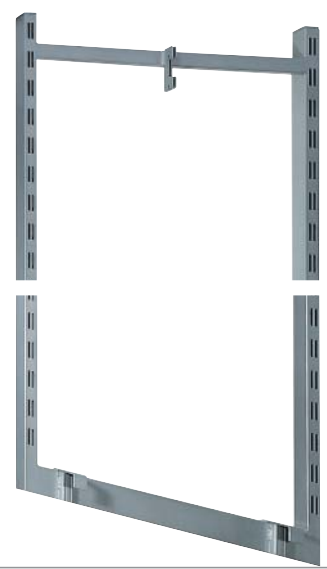

C Column support rail

- For use with 60 x 30 mm columns
- Safety clip included
- Plastic coated steel

Centres	Silver coloured (RAL 9006)
625 mm	770.16.290
1000 mm	770.16.291

Order qty: 1 pc

D Safety lock screw set

- For use with mobile shelving system
- M8 x 50 mm with nut
- Galvanized steel

Cat. No.	770.16.999
----------	------------

Order qty: 1 set (10 pcs)

E Insertable gondola head frame

- Double slotted on two sides
- 30 x 30 x 2 mm tube
- Plastic coated steel
- Order connecting bracket separately, shown on page 22, item B

Centres	Silver coloured (RAL 9006)
625 mm	770.21.262

Order qty: 1 pc

We reserve the right to alter specifications without notice.

Dimensions in mm