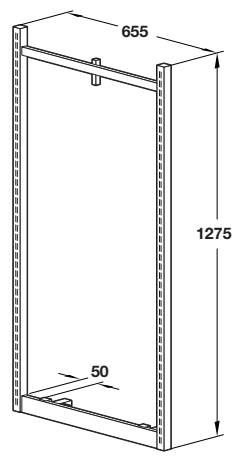

C Column support rail

- For use with 60 x 30 mm columns
- Safety clip included
- Plastic coated steel

Centres	Silver coloured (RAL 9006)
625 mm	770.16.290
1000 mm	770.16.291

Order qty: 1 pc

D Safety lock screw set

- For use with mobile shelving system
- M8 x 50 mm with nut
- Galvanized steel

Cat. No.	770.16.999
----------	------------

Order qty: 1 set (10 pcs)

E Insertable gondola head frame

- Double slotted on two sides
- 30 x 30 x 2 mm tube
- Plastic coated steel
- Order connecting bracket separately, shown on page 22, item B

Centres	Silver coloured (RAL 9006)
625 mm	770.21.262

Order qty: 1 pc

We reserve the right to alter specifications without notice.

Dimensions in mm