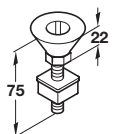

C Four sided column, double slotted on two sides

- For use with all brackets
- Plastic coated steel

Length	White (RAL 9003)	Silver coloured (RAL 9006)
2600 mm	772.11.262	770.11.226
3000 mm	772.11.306	770.11.230

Order qty: 1 pc

B Trim cap

- Plug fits into 30 x 30 mm columns
- Plastic

Finish	White (RAL 9003)	Silver coloured (RAL 9006)
Cat. No.	772.91.975	-

Order qty: 1 pc

C Column fastening materials

- For fixing four sided columns
- Comprising:
Base unit and ceiling pin clamp with centering pin and plug

Finish	White (RAL 9003)	Silver coloured (RAL 9006)
Cat. No.	772.25.015	-

Order qty: 1 pc

We reserve the right to alter specifications without notice.

Dimensions in mm