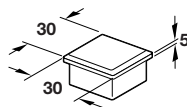

C Four sided column, double slotted on two sides

- For use with all brackets
- Plastic coated steel

Length	White (RAL 9003)	Silver coloured (RAL 9006)
2600 mm	772.11.262	770.11.226
3000 mm	772.11.306	770.11.230

Order qty: 1 pc

B Trim cap

- Plug fits into 30 x 30 mm columns
- Plastic

Finish	White (RAL 9003)	Silver coloured (RAL 9006)
Cat. No.	772.91.975	-

Order qty: 1 pc

C Column fastening materials

- For fixing four sided columns
- Comprising:
Base unit and ceiling pin clamp with centering pin and plug

Finish	White (RAL 9003)	Silver coloured (RAL 9006)
Cat. No.	772.25.015	-

Order qty: 1 pc

We reserve the right to alter specifications without notice.

Dimensions in mm