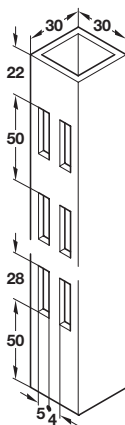

C Four sided column, double slotted on two sides

- For use with all brackets
- Plastic coated steel

Length	White (RAL 9003)	Silver coloured (RAL 9006)
2600 mm	772.11.262	770.11.226
3000 mm	772.11.306	770.11.230

Order qty: 1 pc

B Trim cap

- Plug fits into 30 x 30 mm columns
- Plastic

Finish	White (RAL 9003)	Silver coloured (RAL 9006)
Cat. No.	772.91.975	-

Order qty: 1 pc

C Column fastening materials

- For fixing four sided columns
- Comprising:
Base unit and ceiling pin clamp with centering pin and plug

Finish	White (RAL 9003)	Silver coloured (RAL 9006)
Cat. No.	772.25.015	-

Order qty: 1 pc

We reserve the right to alter specifications without notice.

Dimensions in mm